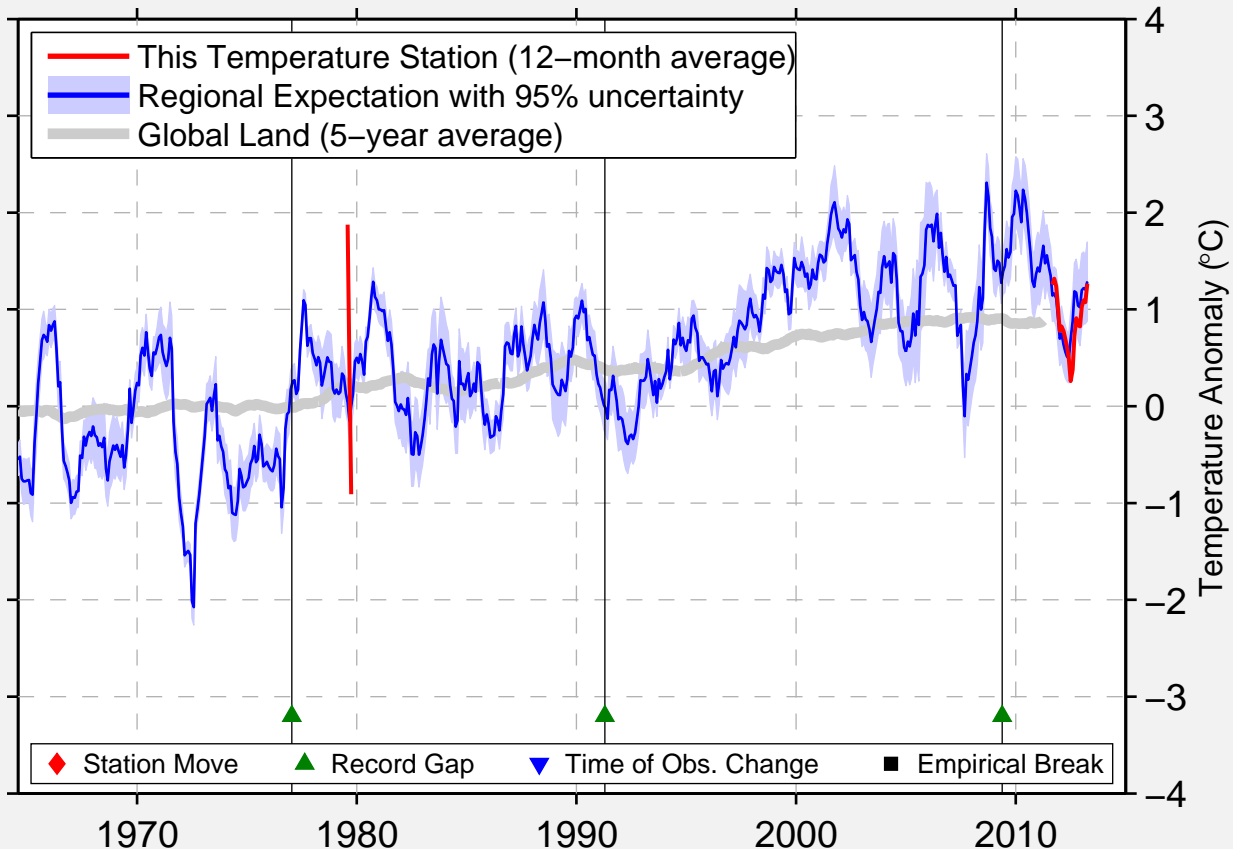

# FARAH PRT

32.366 N, 62.175 E (Afghanistan)

Data Quality Controlled and Aligned at Breakpoints

Berkeley Earth