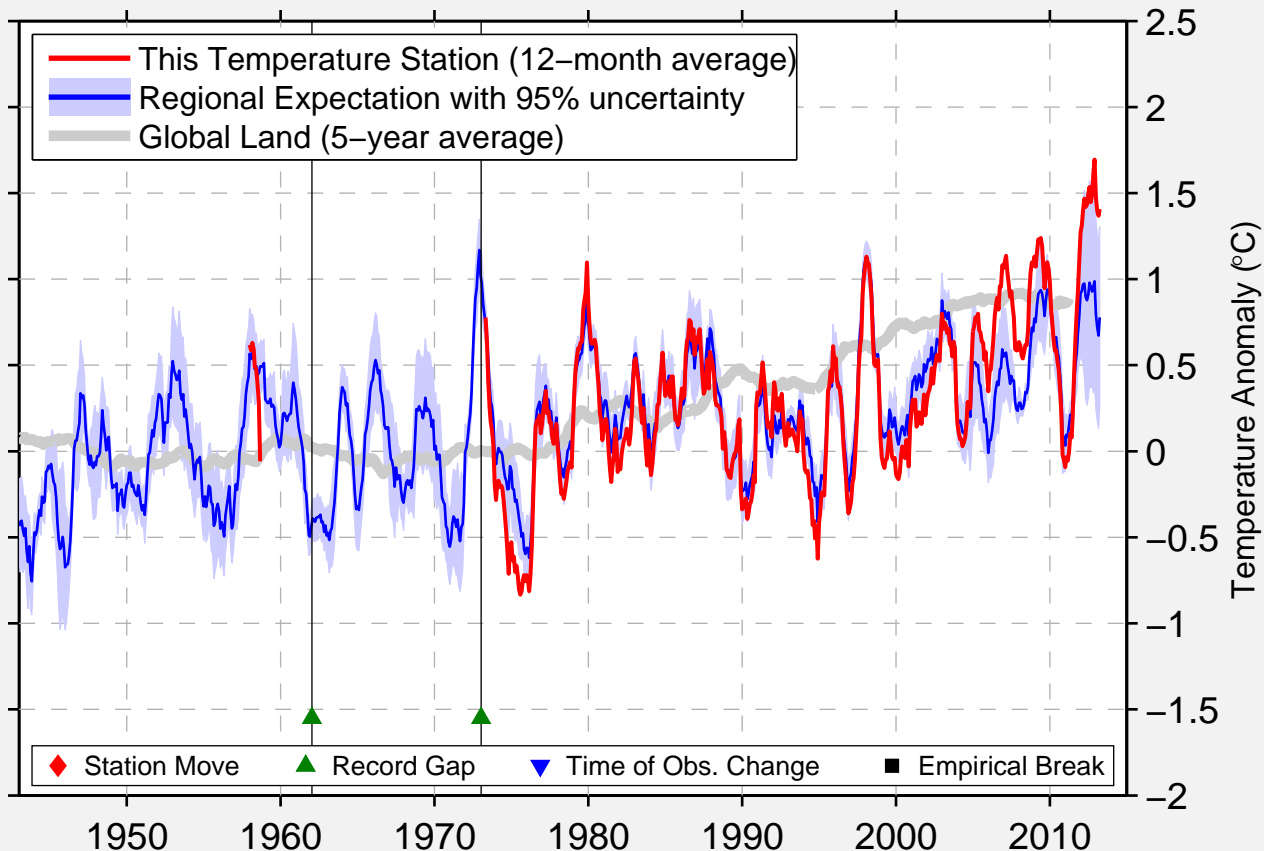

BEGUMPET AIRPORT

17.450 N, 78.467 E (India)

Data Quality Controlled and Aligned at Breakpoints

Berkeley Earth