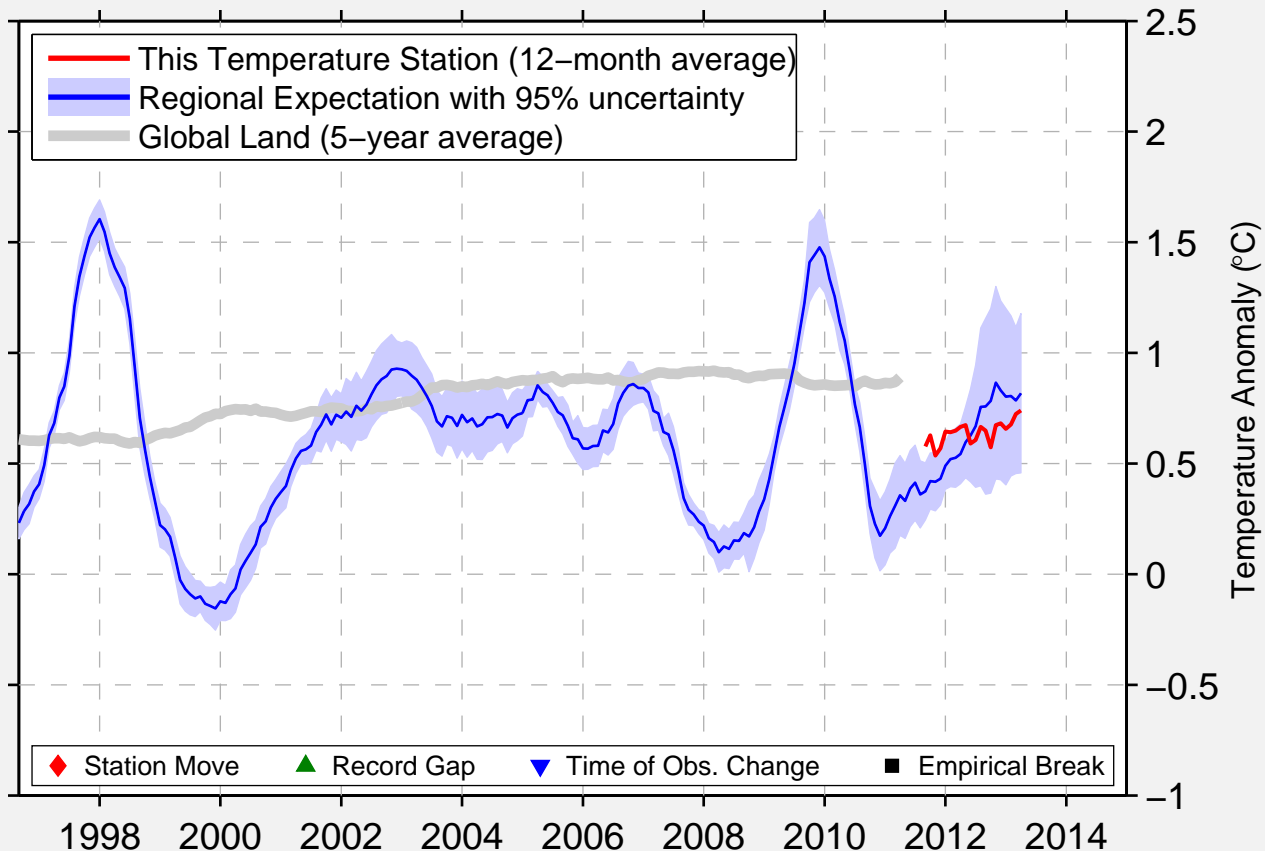

CALI (A.B. ARAGON AERO)

3.550 N, 76.383 W (Colombia)

Data Quality Controlled and Aligned at Breakpoints

Berkeley Earth