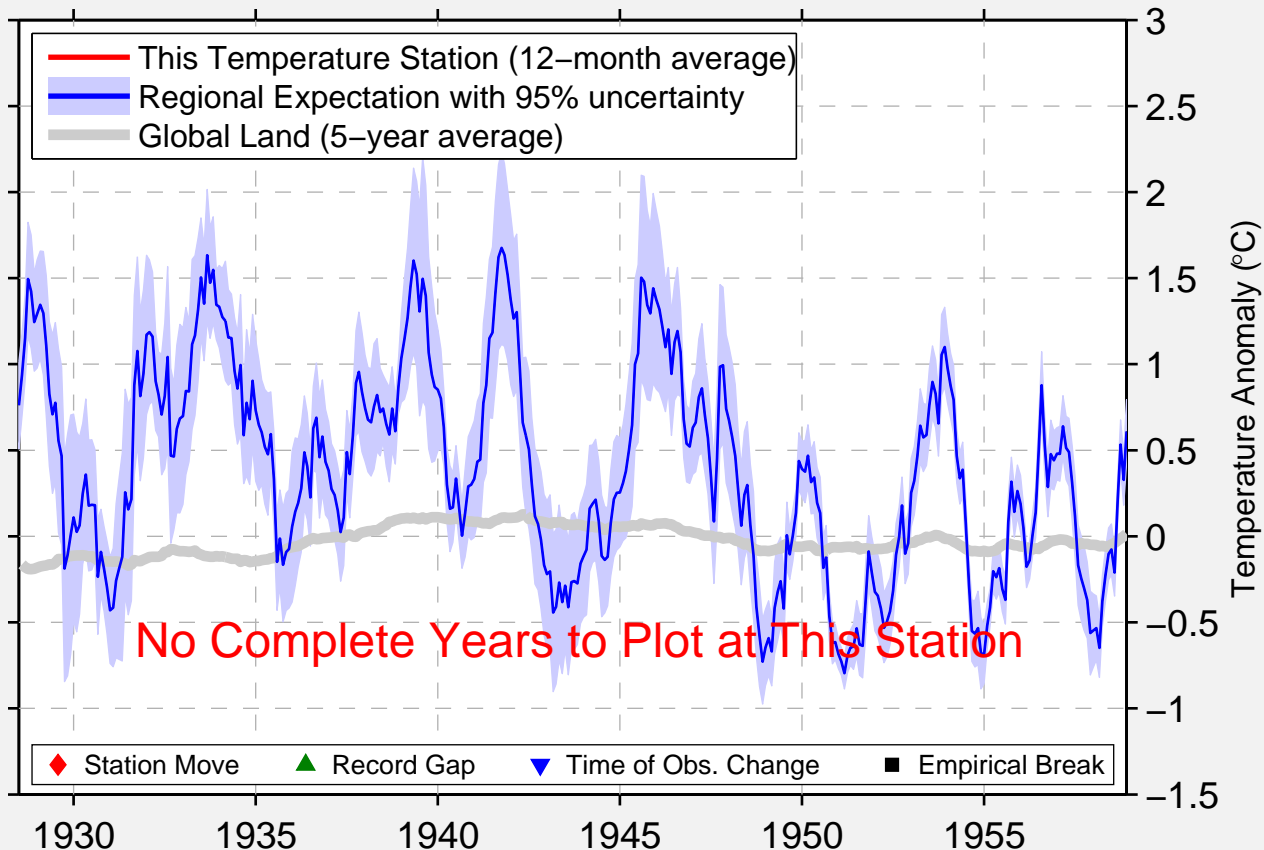

# MELGERDIE /KASSOS FLD

65.533 N, 18.066 W (Iceland)

No Complete Years to Plot at This Station

◆ Station Move    ▲ Record Gap    ▼ Time of Obs. Change    ■ Empirical Break