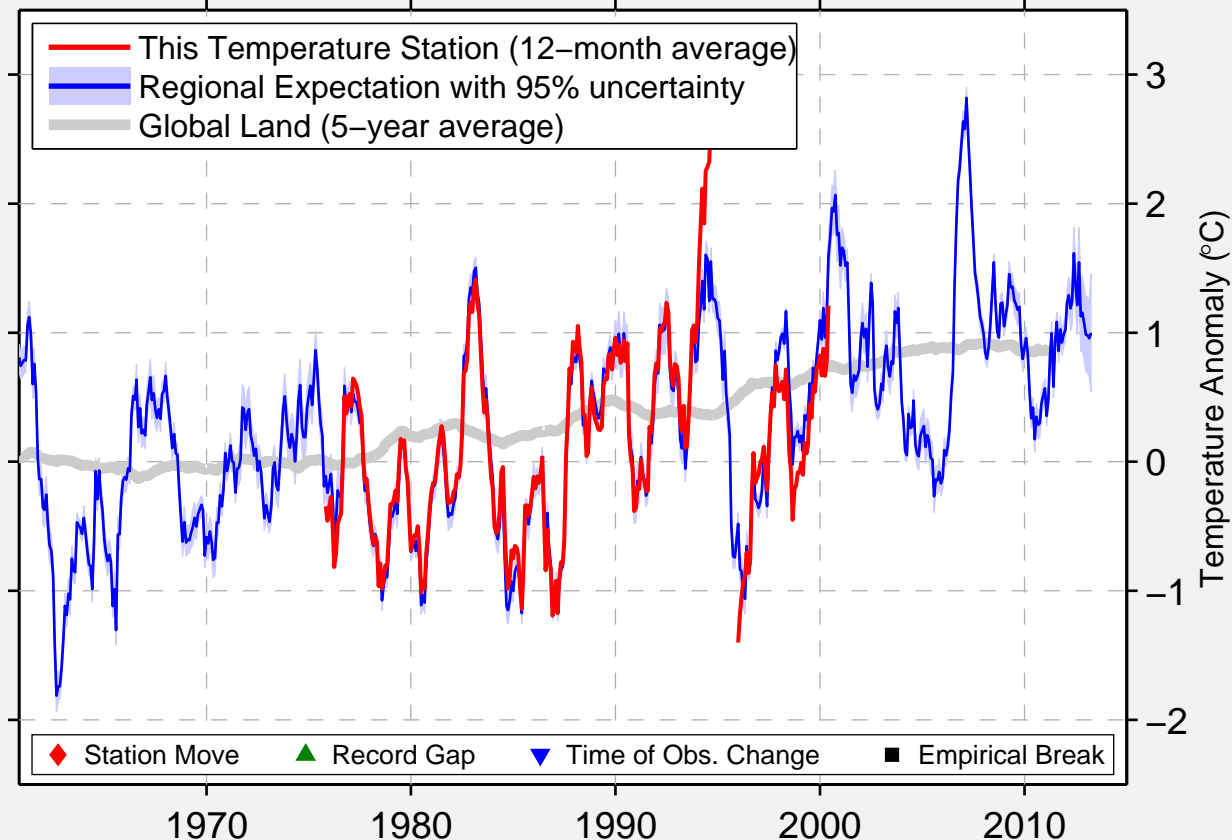

KESZTHELY

46.733 N, 17.233 E (Hungary)

Data Quality Controlled and Aligned at Breakpoints

Berkeley Earth