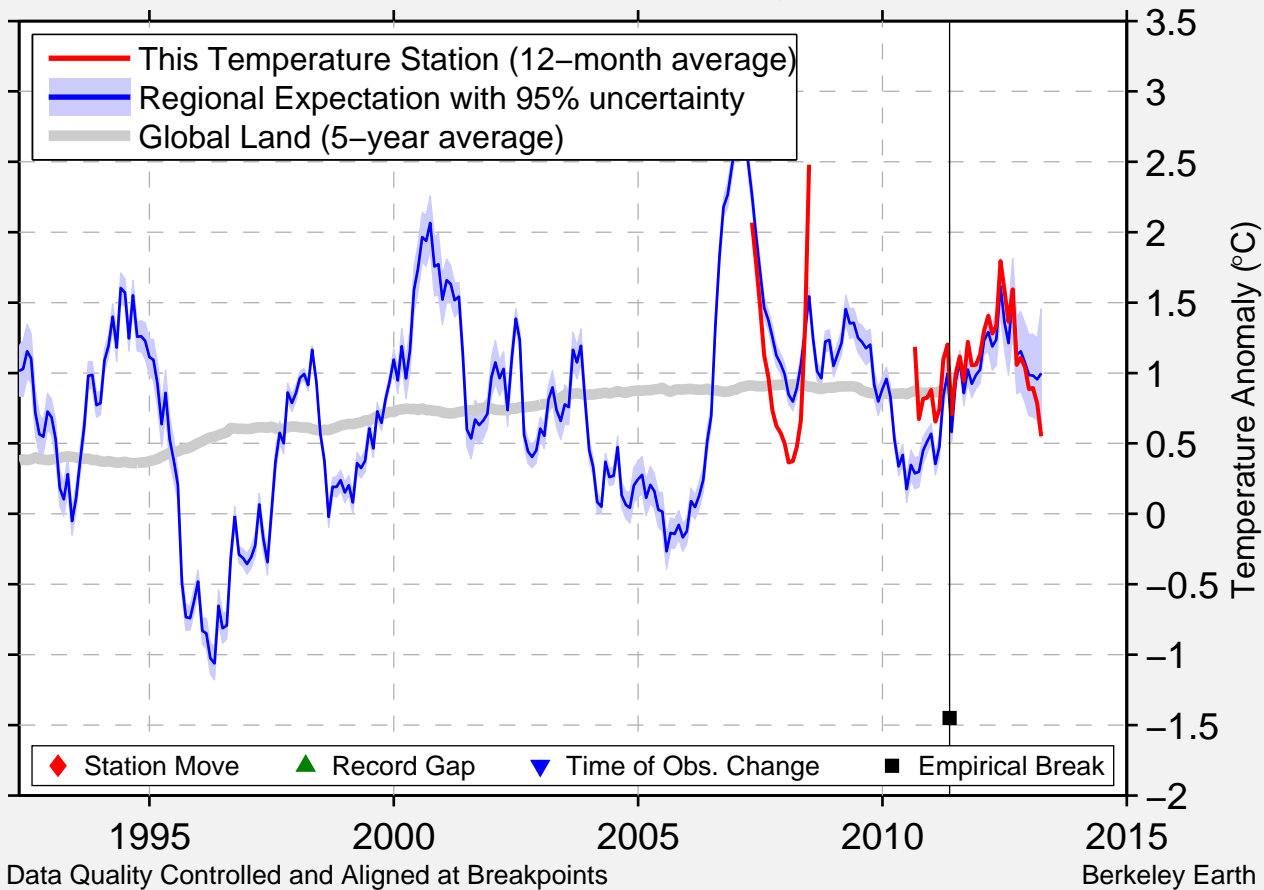

BALATON

46.683 N, 17.150 E (Hungary)

Data Quality Controlled and Aligned at Breakpoints

Berkeley Earth