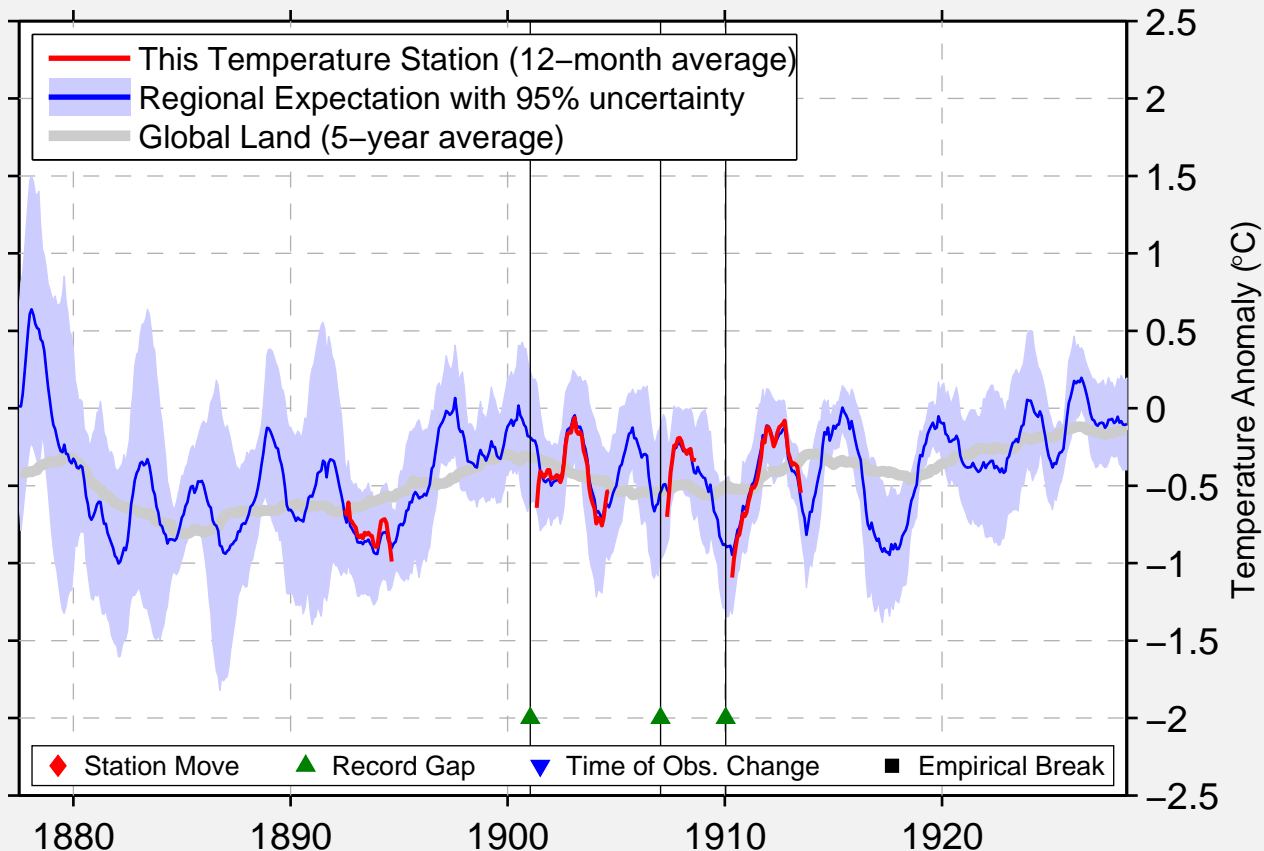

PORT-AU-PRIN

18.570 N, 74.700 W (Haiti)

Data Quality Controlled and Aligned at Breakpoints

Berkeley Earth