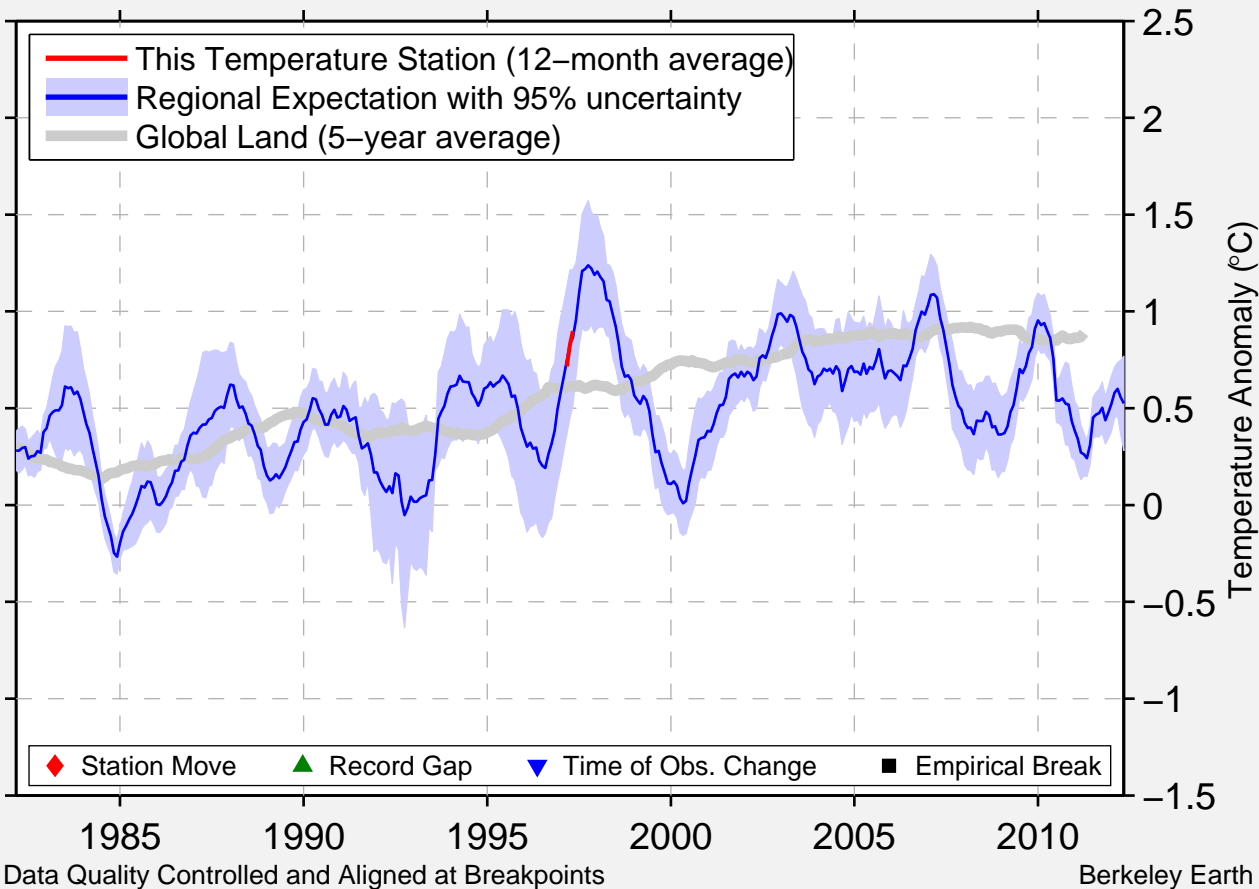

CAMP CANARGUS

18.567 N, 72.317 W (Haiti)

Data Quality Controlled and Aligned at Breakpoints

Berkeley Earth