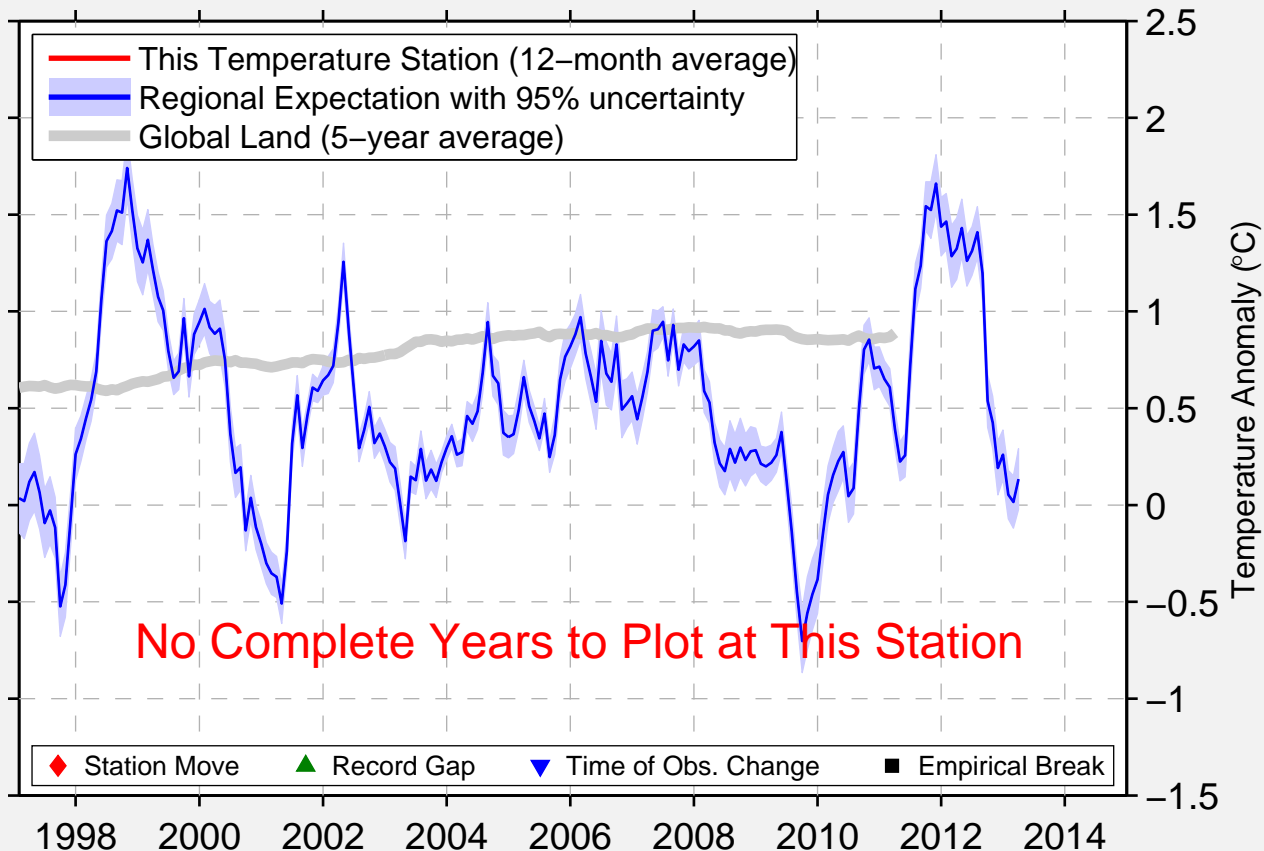

# GRIFFIN SPALDING CO

33.227 N, 84.275 W (United States)

Data Quality Controlled and Aligned at Breakpoints

Berkeley Earth