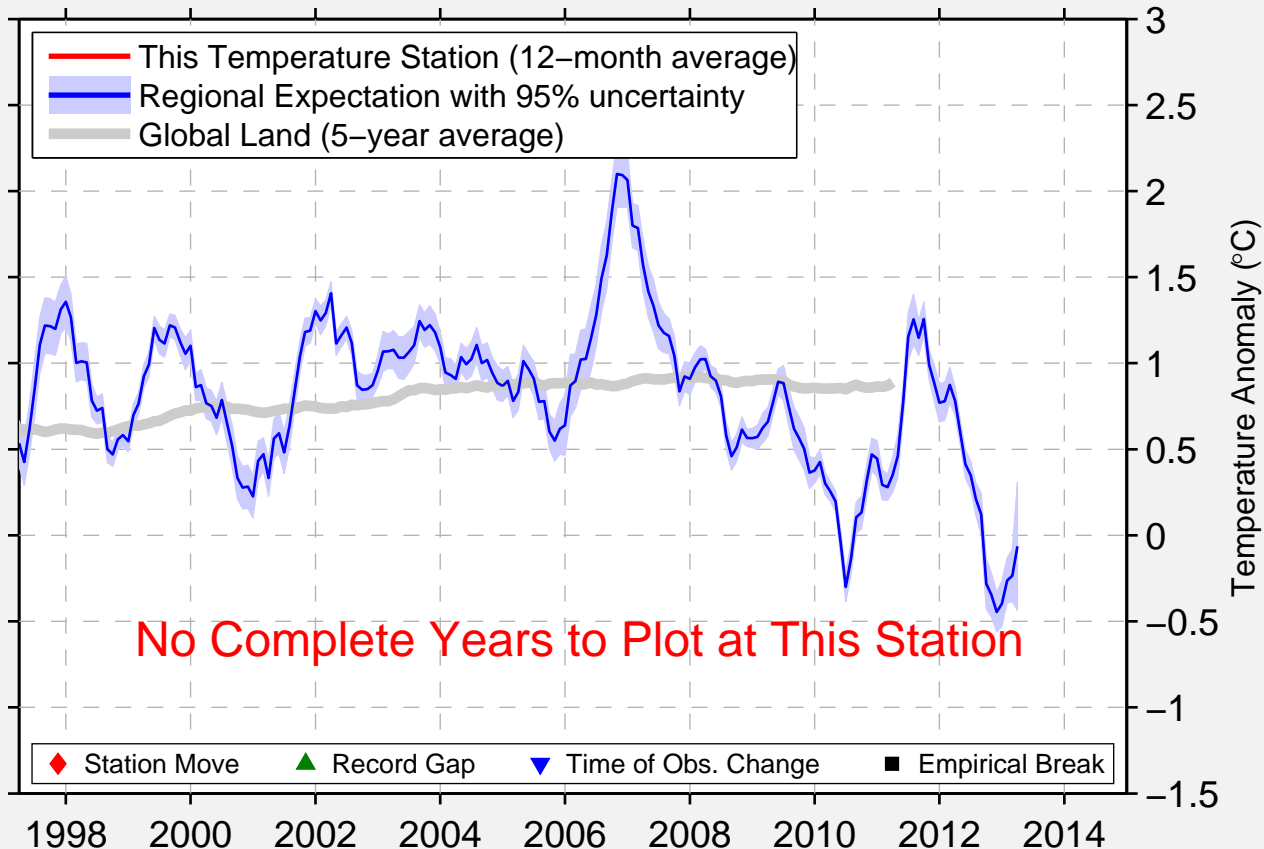

WEST SOLE

53.700 N, 1.133 E (United Kingdom)

No Complete Years to Plot at This Station

◆ Station Move ▲ Record Gap ▼ Time of Obs. Change ■ Empirical Break