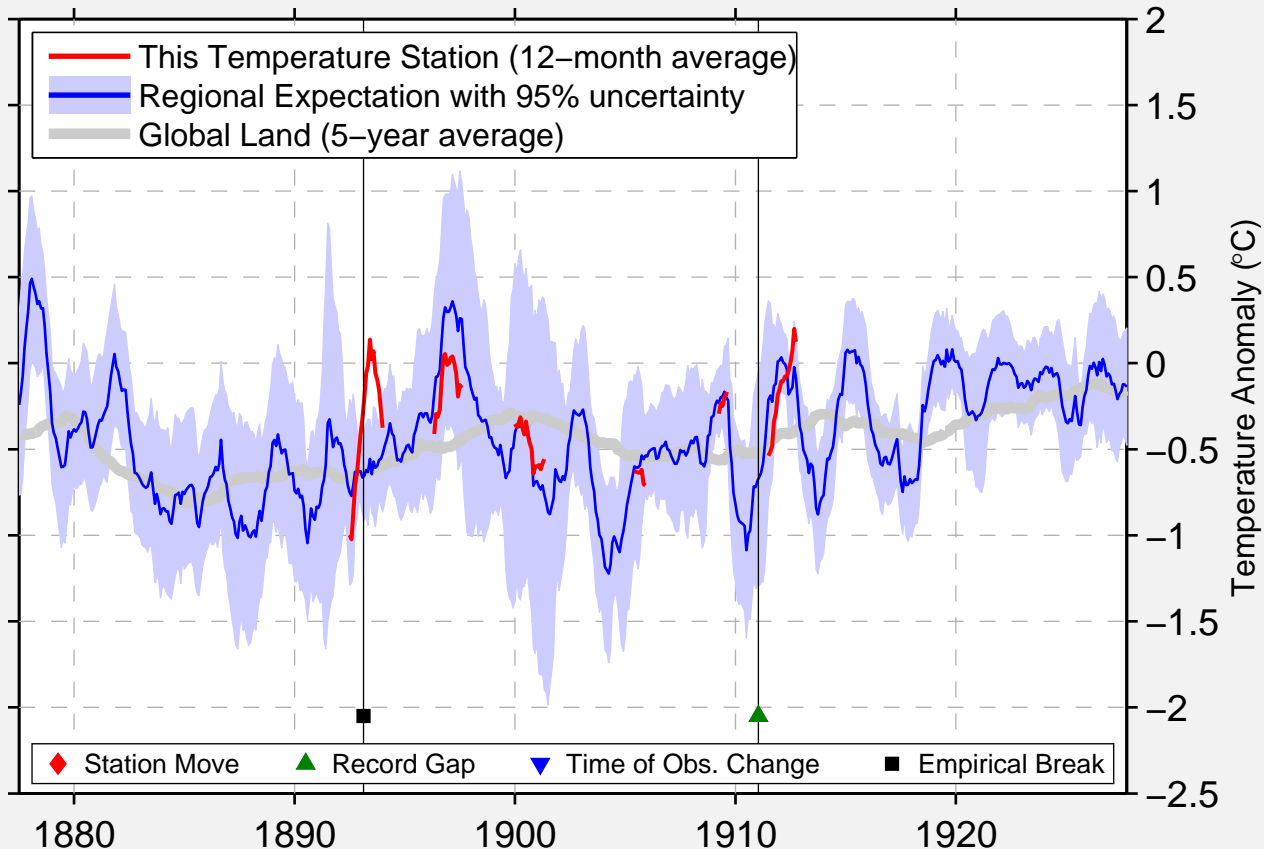

# CHIMAX BEI COBAN

15.600 N, 90.400 W (Guatemala)

Data Quality Controlled and Aligned at Breakpoints

Berkeley Earth