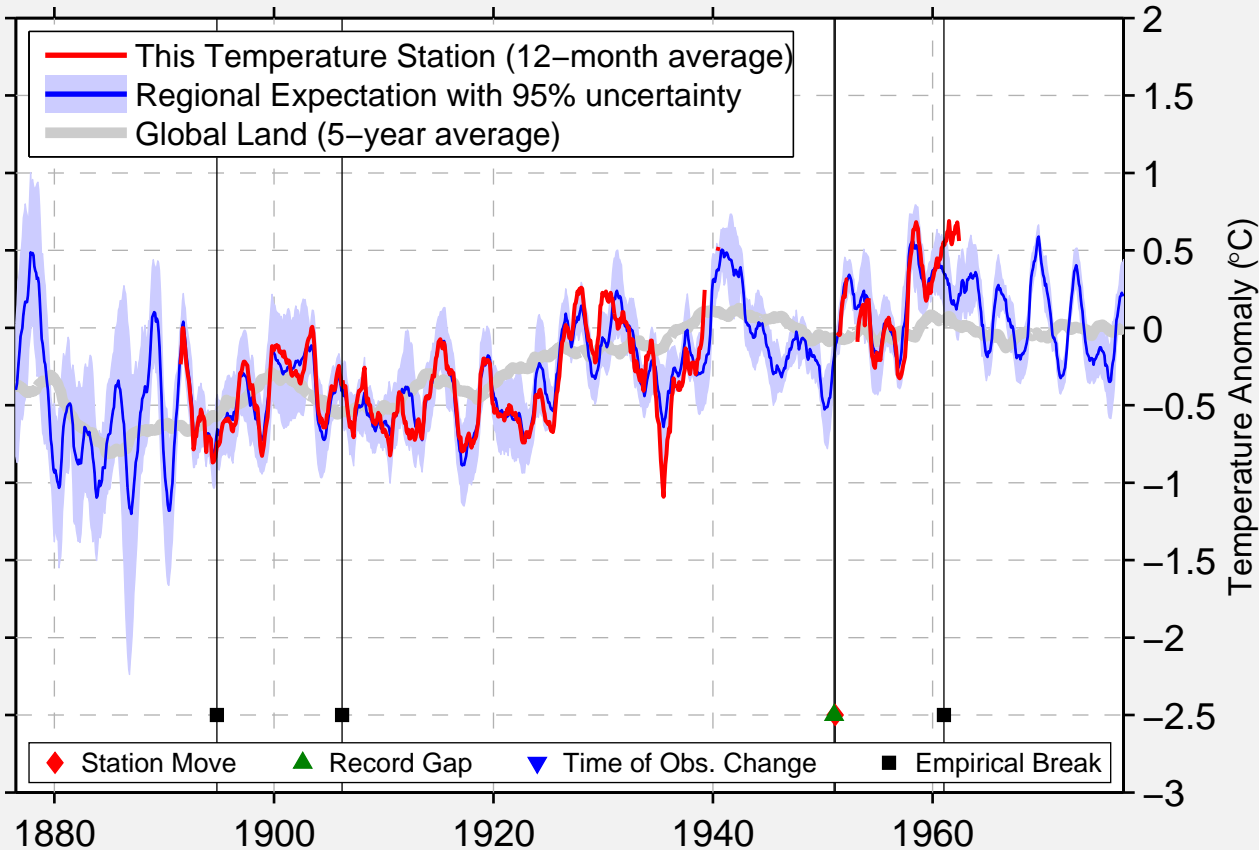

PEARLS AP GRENADA W.I.

12.150 N, 61.700 W (Grenada)

Data Quality Controlled and Aligned at Breakpoints

Berkeley Earth