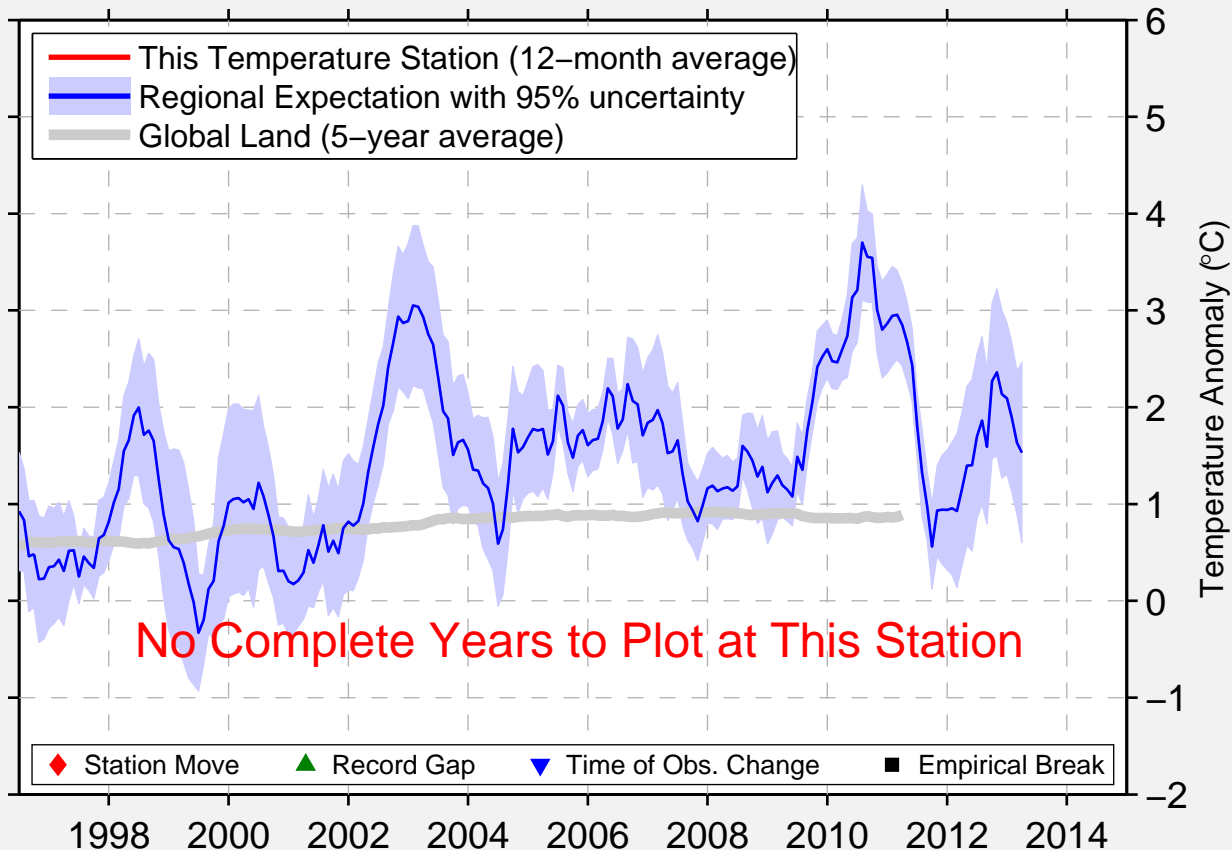

NEEM

77.502 N, 50.874 W (Greenland [Denmark])

Data Quality Controlled and Aligned at Breakpoints

Berkeley Earth