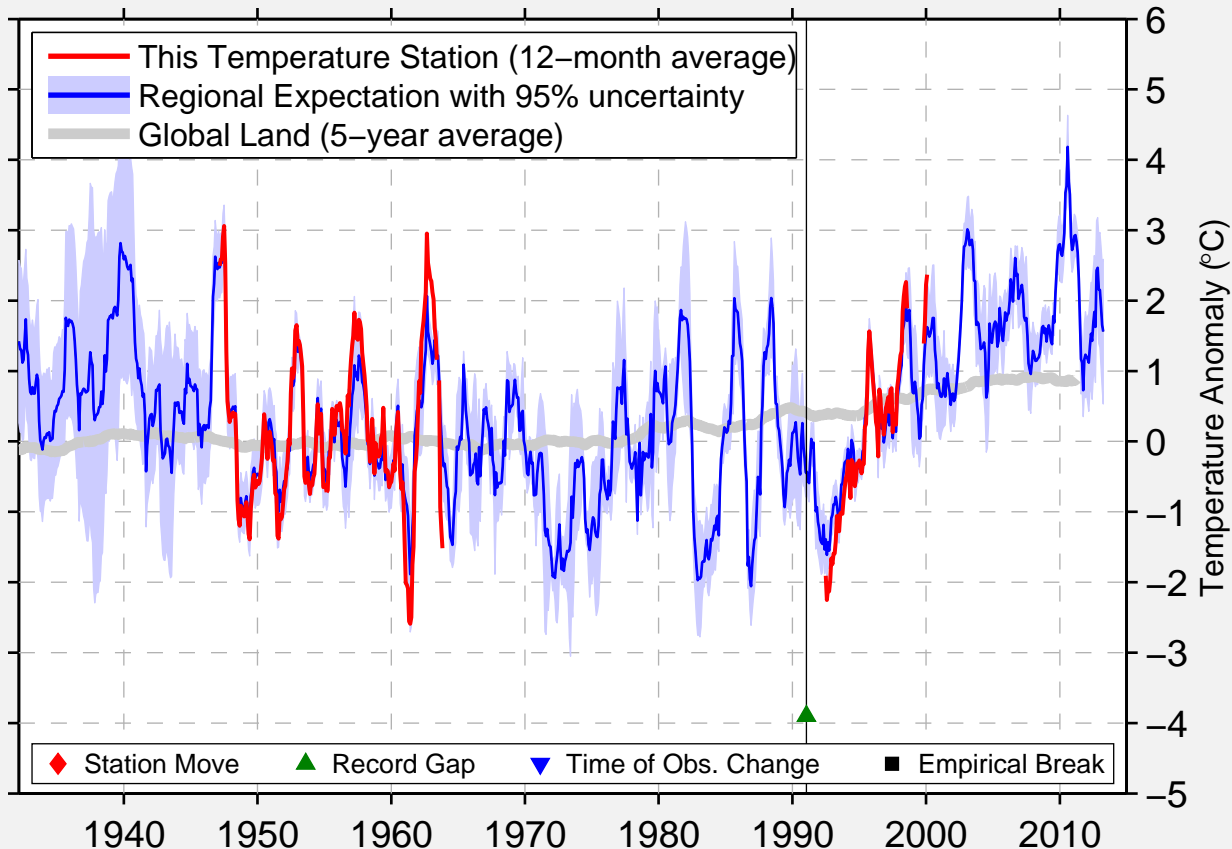

THULE US AFB

76.500 N, 68.800 W (Greenland [Denmark])

Data Quality Controlled and Aligned at Breakpoints

Berkeley Earth