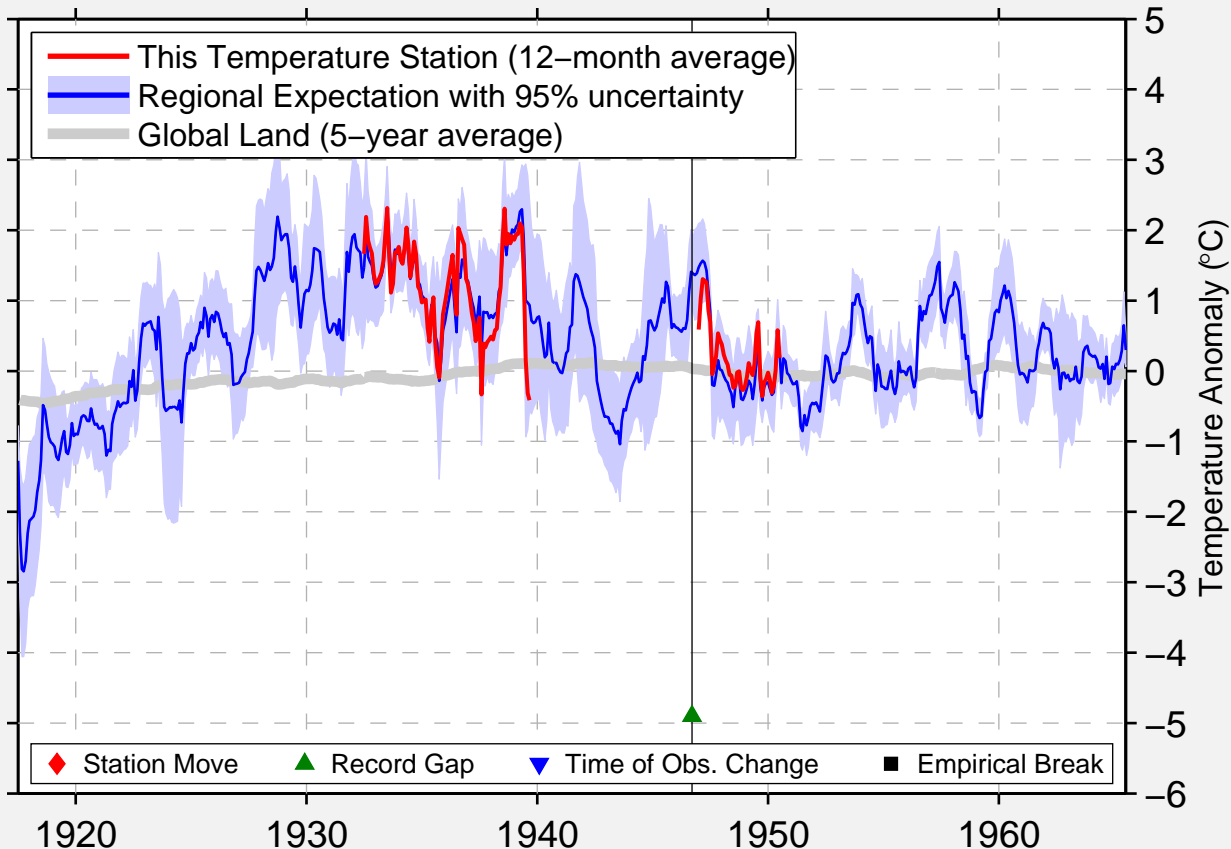

MYGGBUKTA

73.500 N, 21.600 W (Greenland [Denmark])

Data Quality Controlled and Aligned at Breakpoints

Berkeley Earth