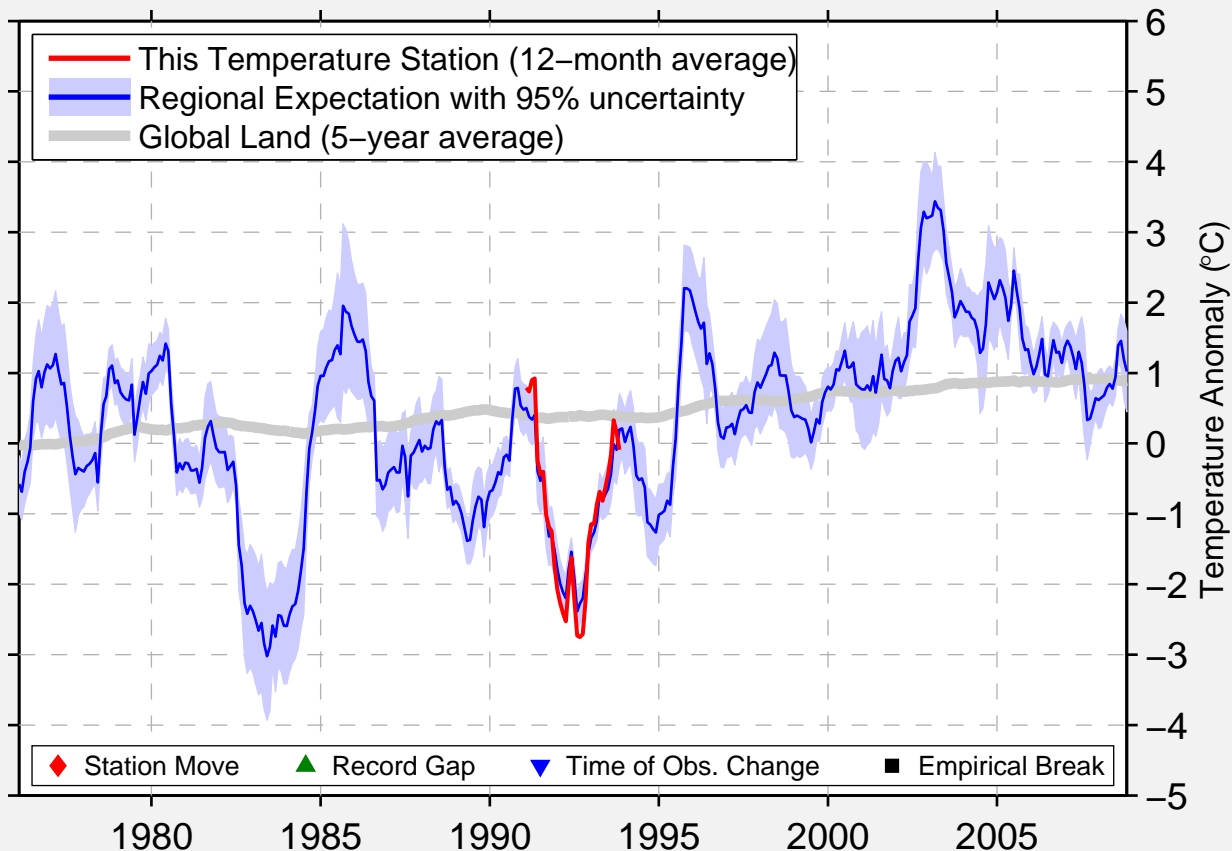

KLINCK

72.310 N, 40.480 W (Greenland [Denmark])

Data Quality Controlled and Aligned at Breakpoints

Berkeley Earth