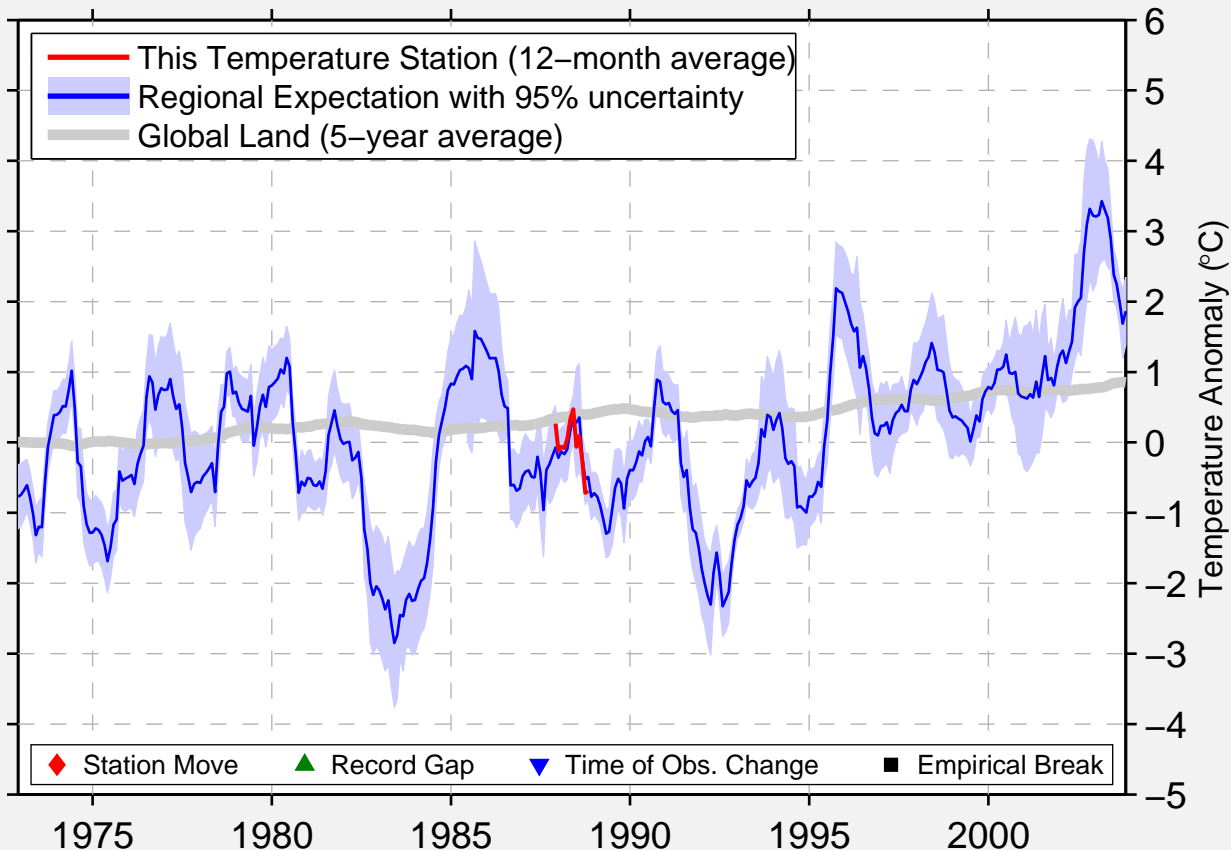

CATHY (GREENLAND)

72.300 N, 38.000 W (Greenland [Denmark])

Data Quality Controlled and Aligned at Breakpoints

Berkeley Earth