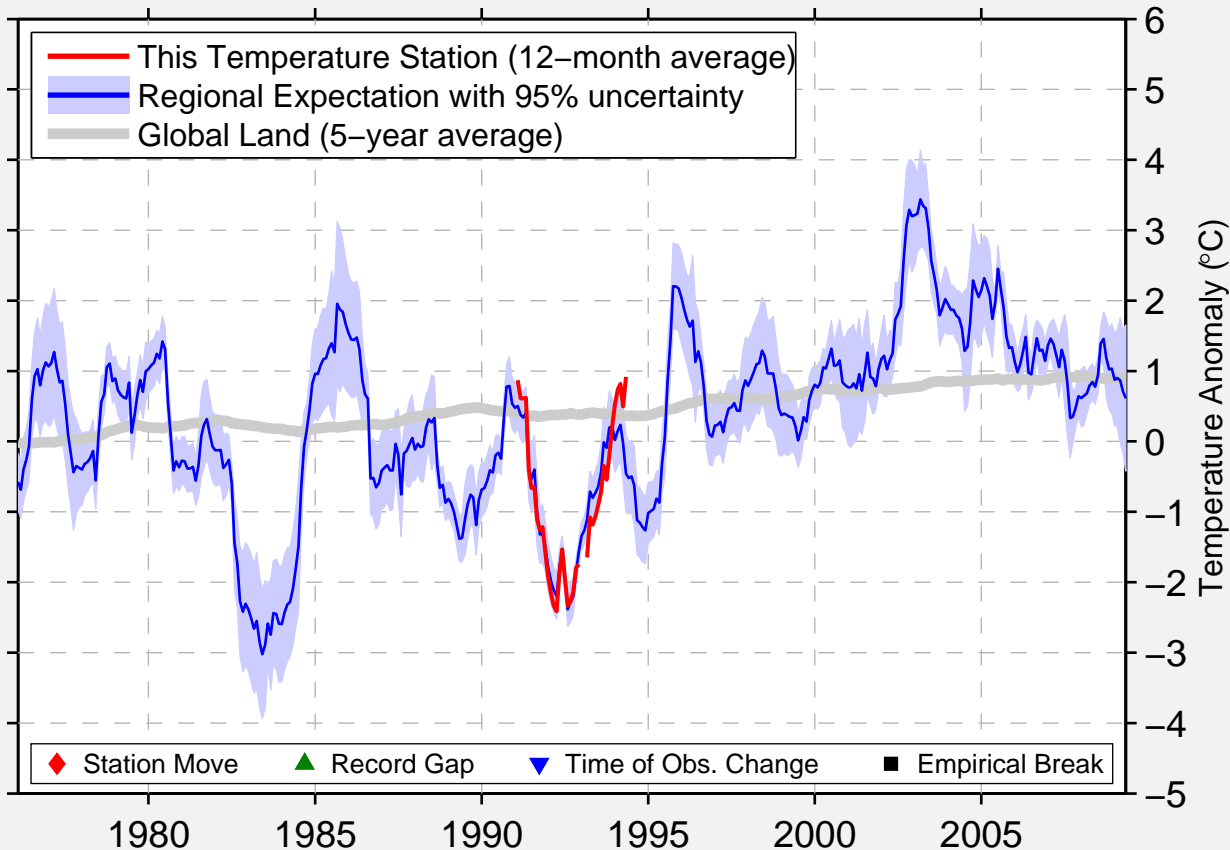

BARBER

71.670 N, 38.170 W (Greenland [Denmark])

◆ Station Move ▲ Record Gap ▼ Time of Obs. Change ■ Empirical Break