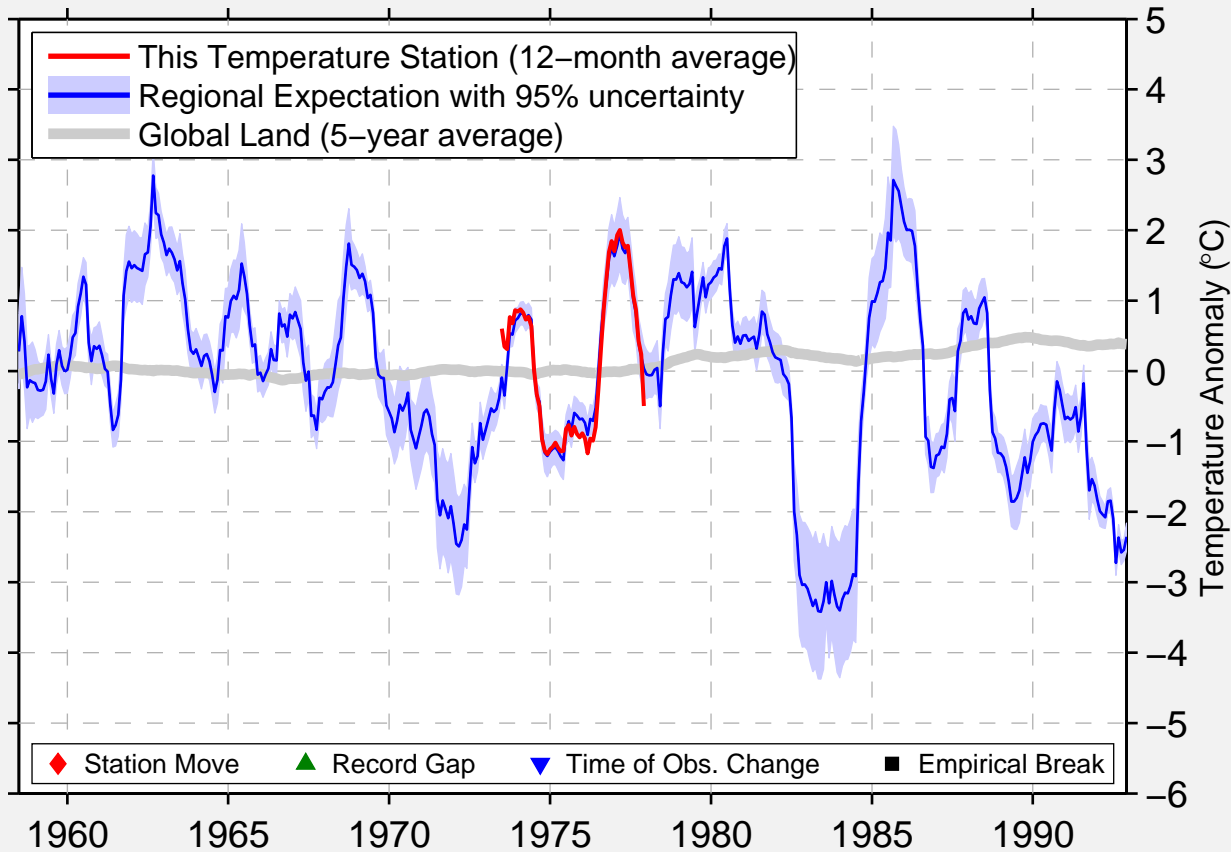

# GODHAVN PORT

69.333 N, 53.583 W (Greenland [Denmark])

Data Quality Controlled and Aligned at Breakpoints

Berkeley Earth