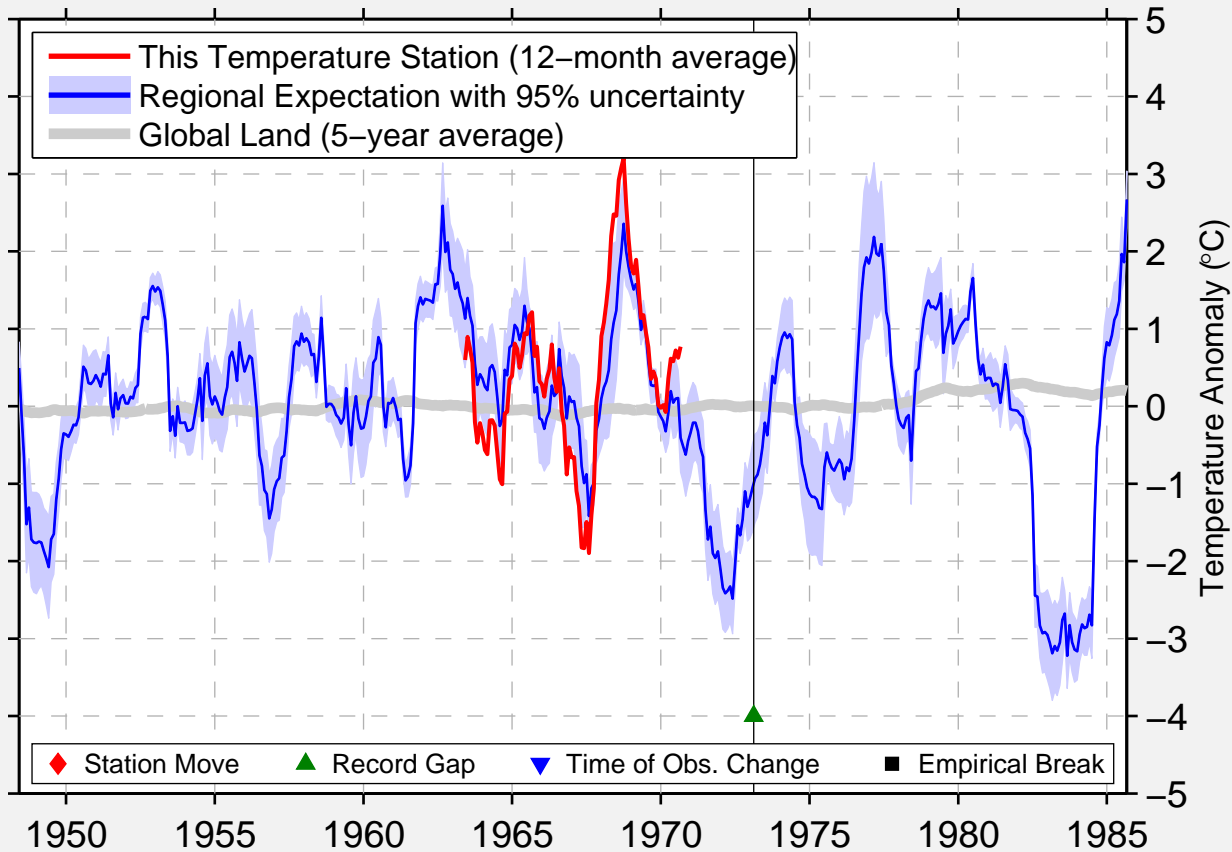

DYE 1 (RED RIVER)

66.633 N, 52.867 W (Greenland [Denmark])

◆ Station Move ▲ Record Gap ▼ Time of Obs. Change ■ Empirical Break

Data Quality Controlled and Aligned at Breakpoints

Berkeley Earth