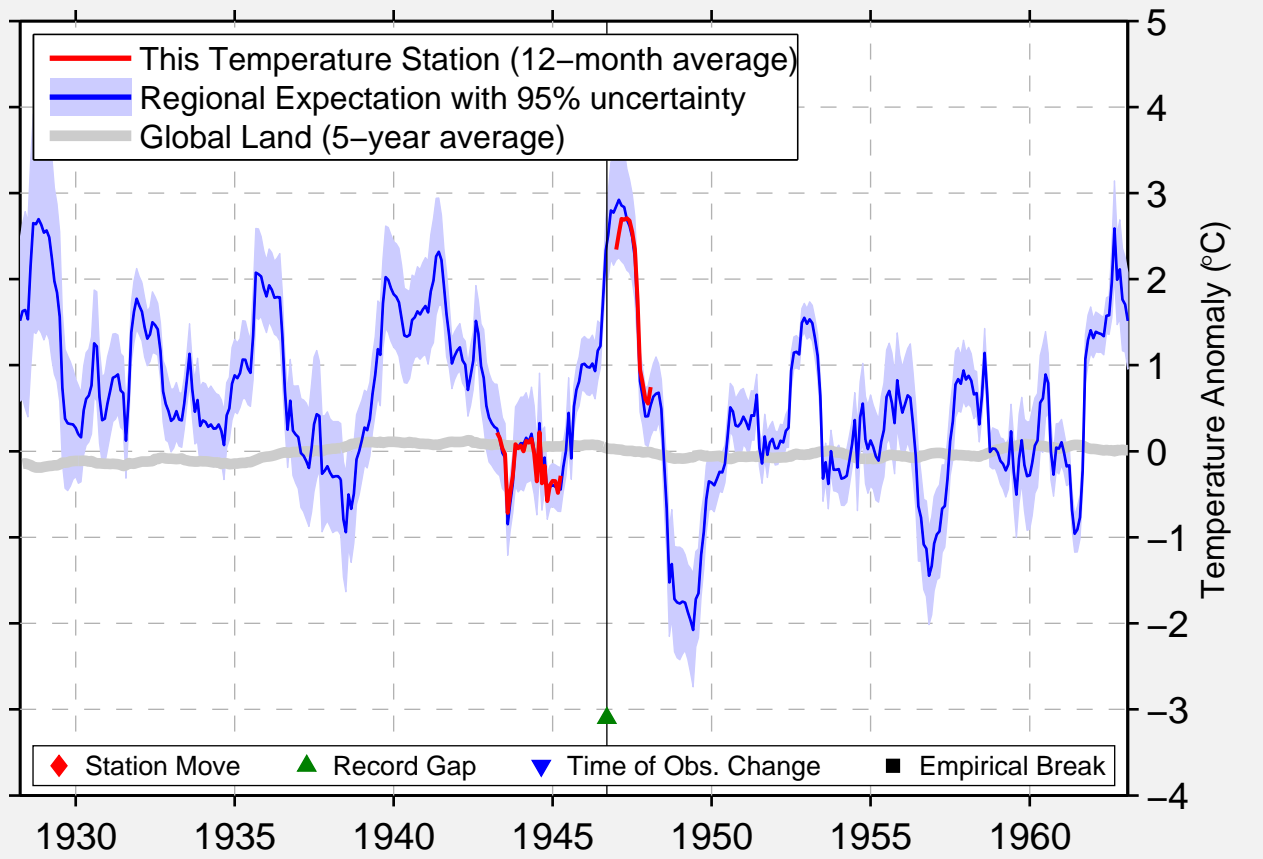

CRUNCHER ISLAND GREENLAND

66.033 N, 53.566 W (Greenland [Denmark])

Data Quality Controlled and Aligned at Breakpoints

Berkeley Earth