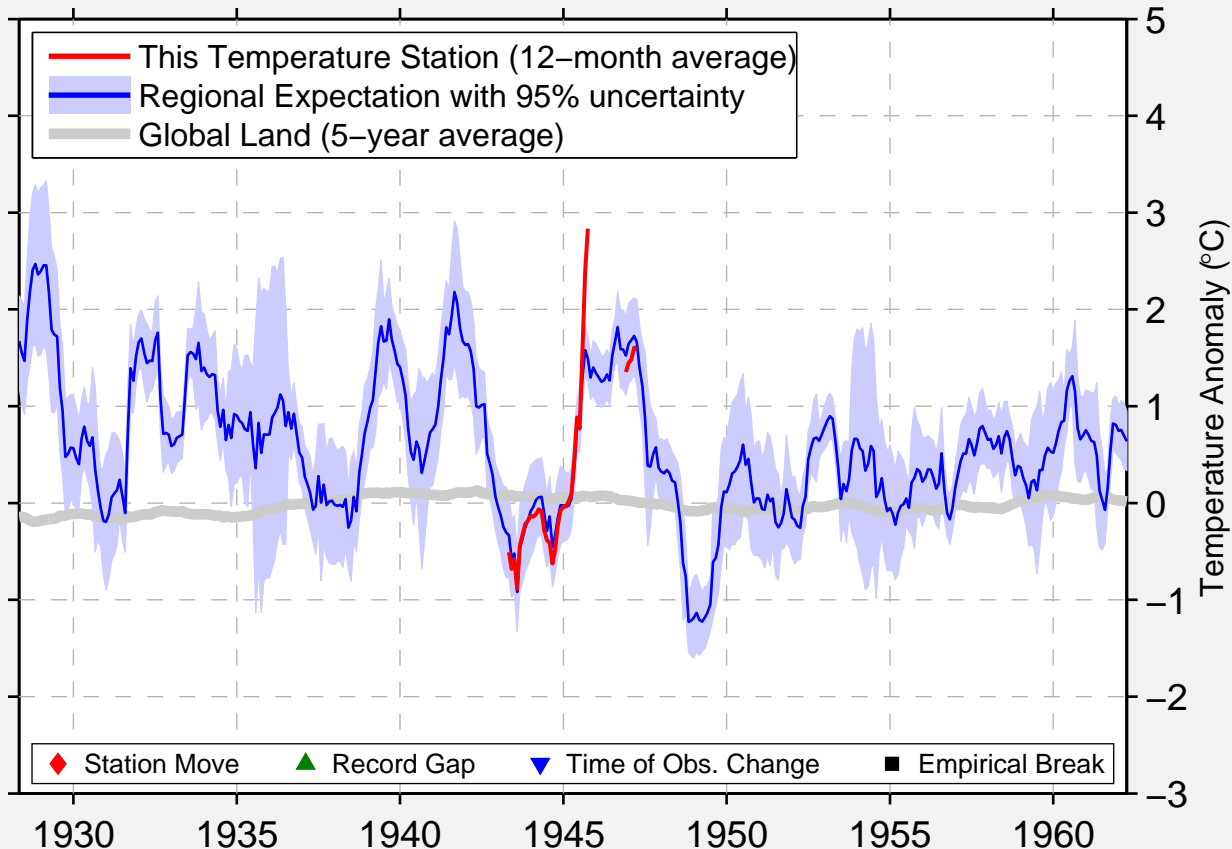

IKATEK GREENLAND

65.933 N, 36.683 W (Greenland [Denmark])

Data Quality Controlled and Aligned at Breakpoints

Berkeley Earth