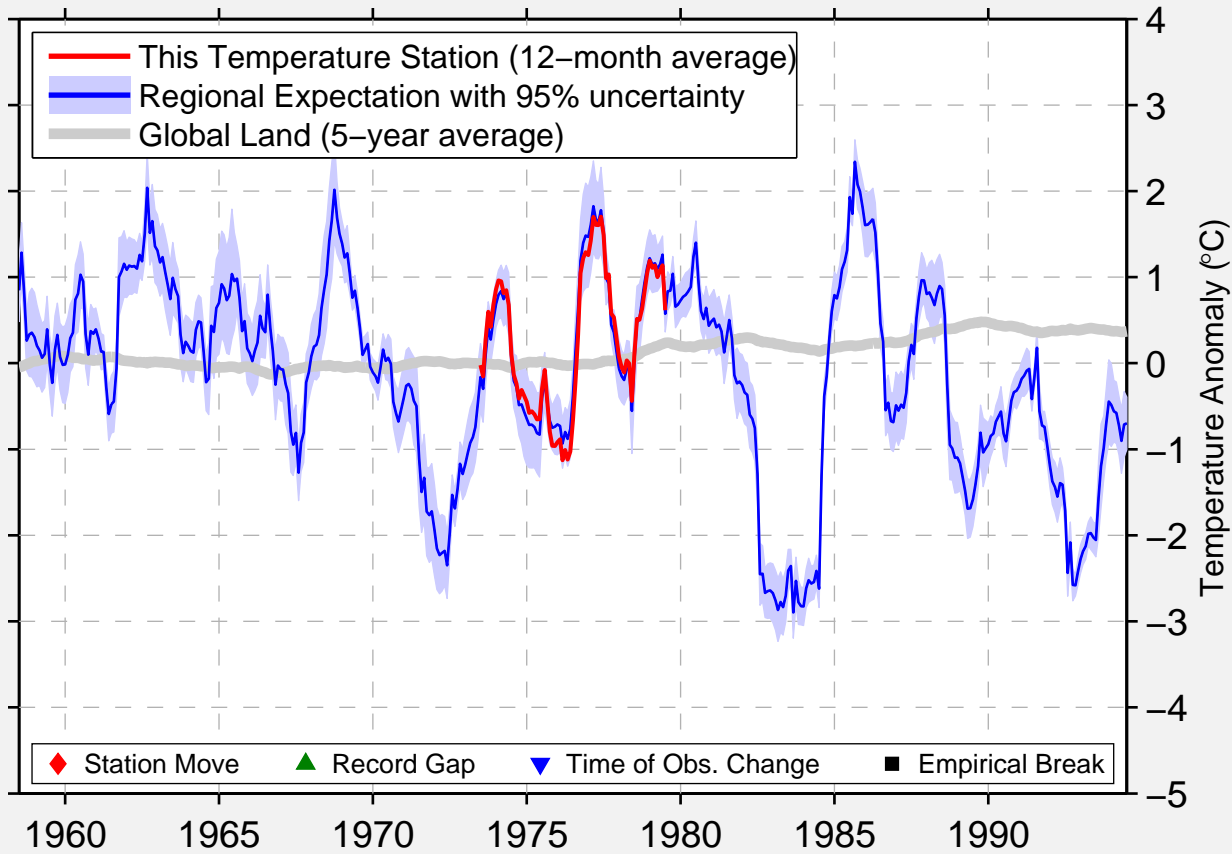

SUKKERTOPPEN

65.400 N, 52.867 W (Greenland [Denmark])

Data Quality Controlled and Aligned at Breakpoints

Berkeley Earth