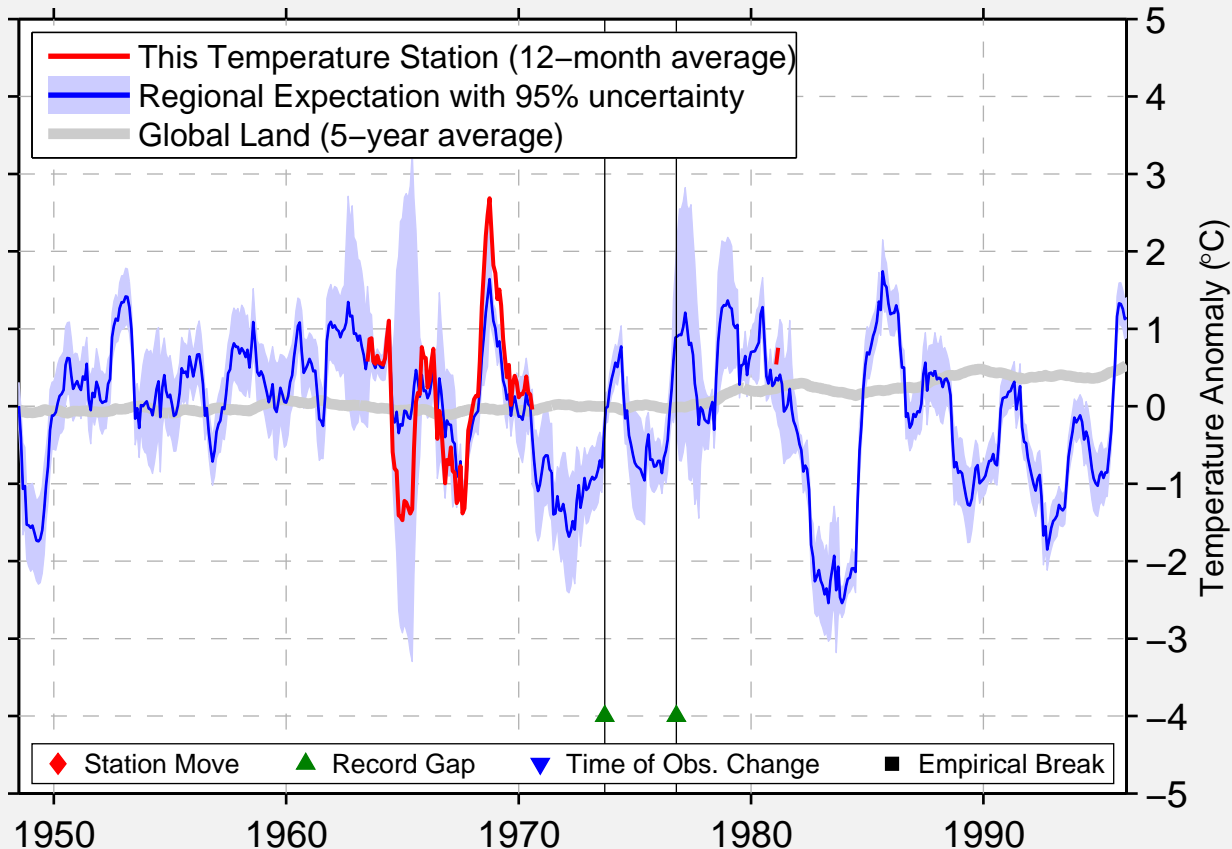

# DYE 3 (SOB STORY)

65.183 N, 43.833 W (Greenland [Denmark])

Data Quality Controlled and Aligned at Breakpoints

Berkeley Earth