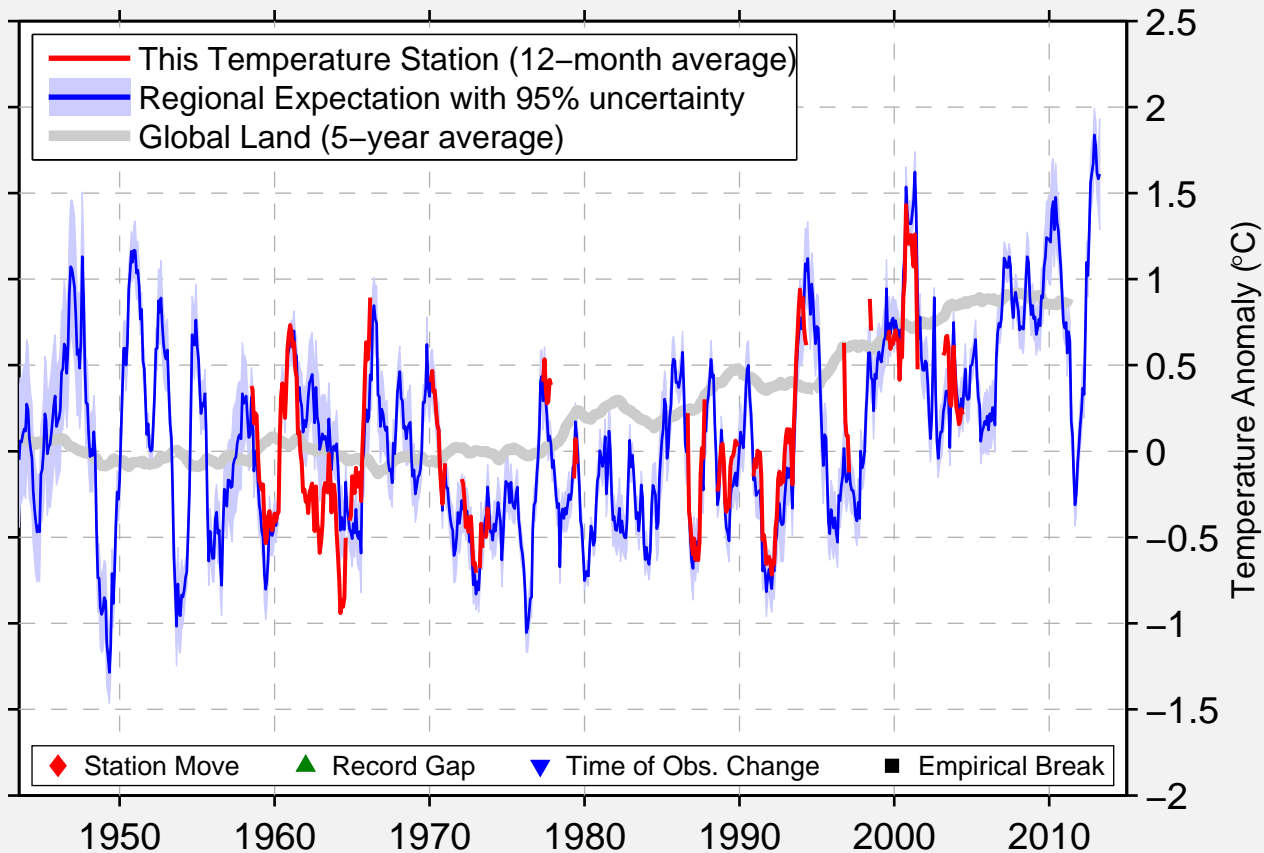

# ANCHIALOS

39.217 N, 22.800 E (Greece)

Data Quality Controlled and Aligned at Breakpoints

Berkeley Earth