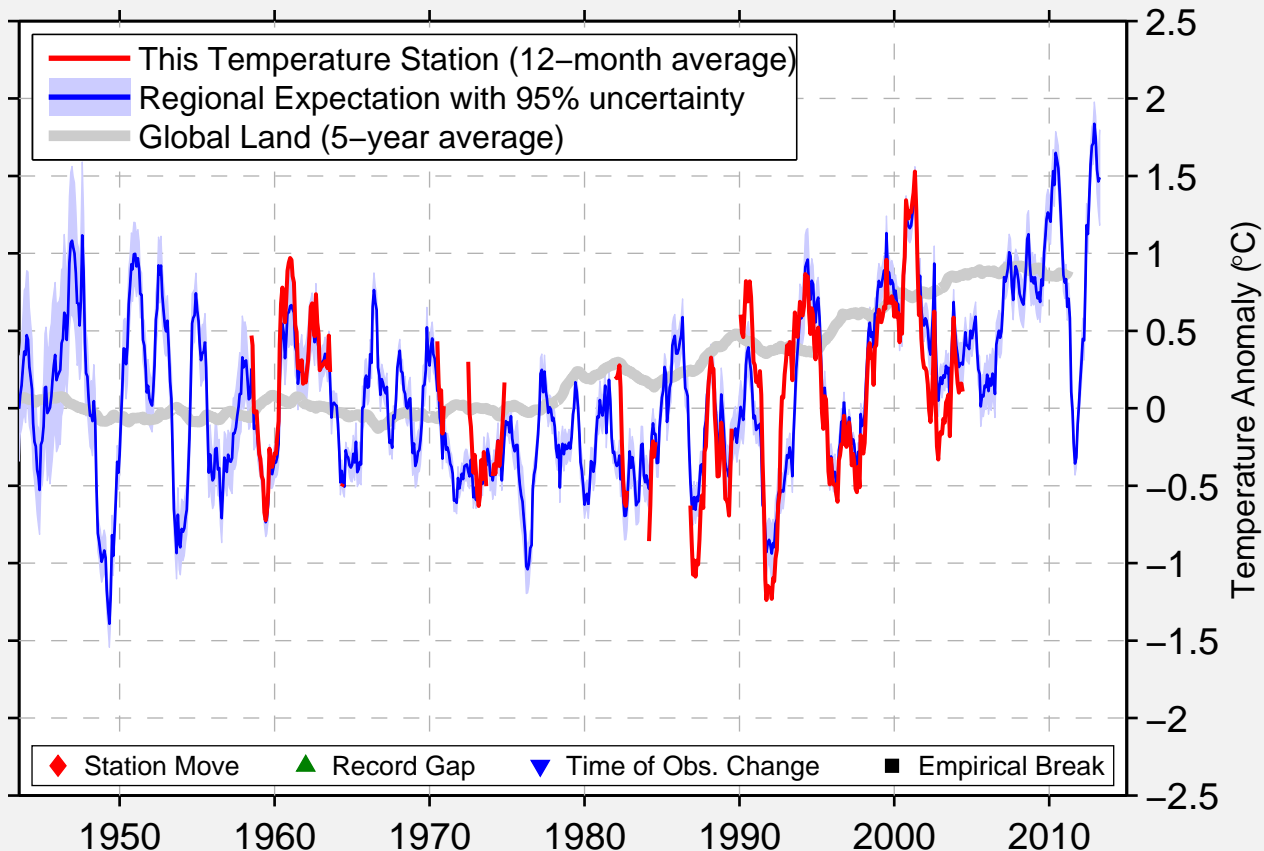

TANAGRA

38.317 N, 23.533 E (Greece)

Data Quality Controlled and Aligned at Breakpoints

Berkeley Earth