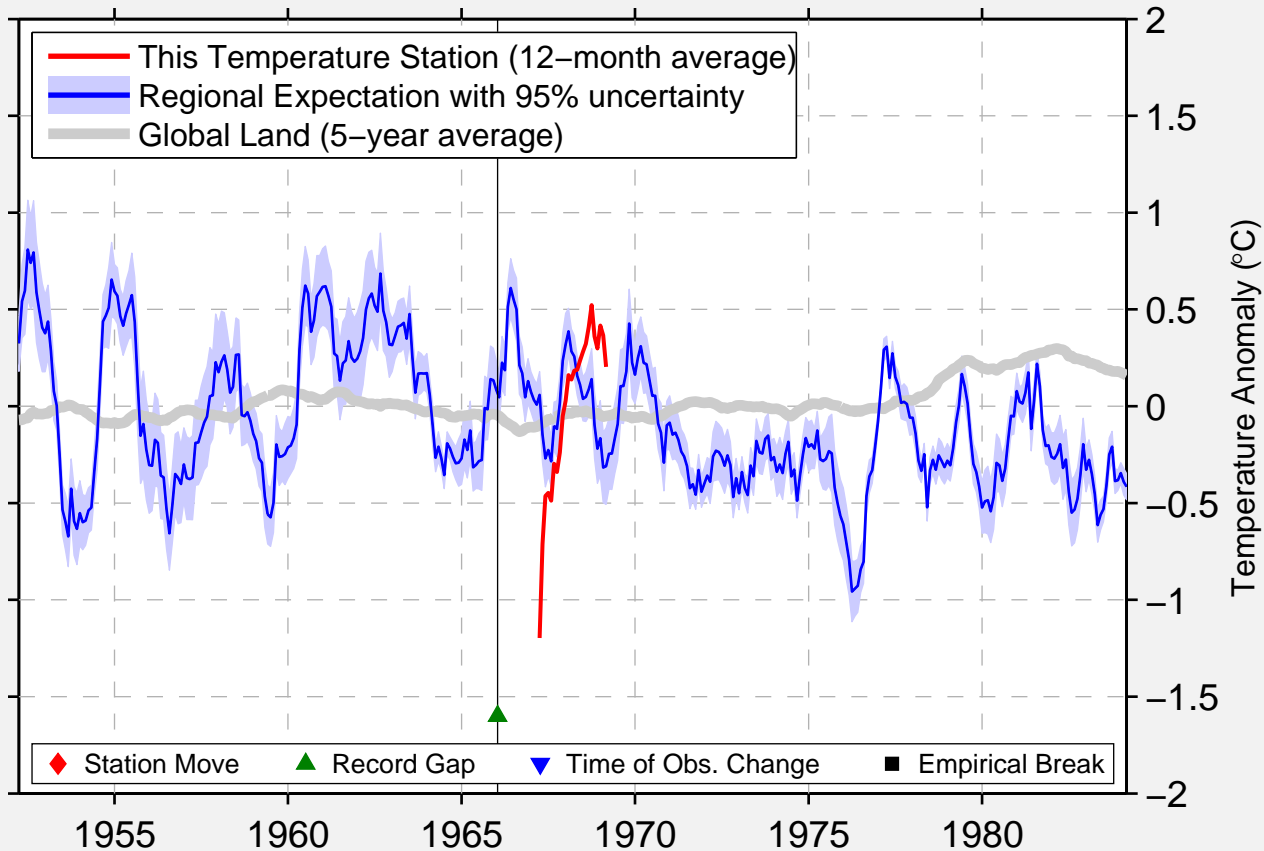

KHANIA

35.500 N, 24.033 E (Greece)

Data Quality Controlled and Aligned at Breakpoints

Berkeley Earth