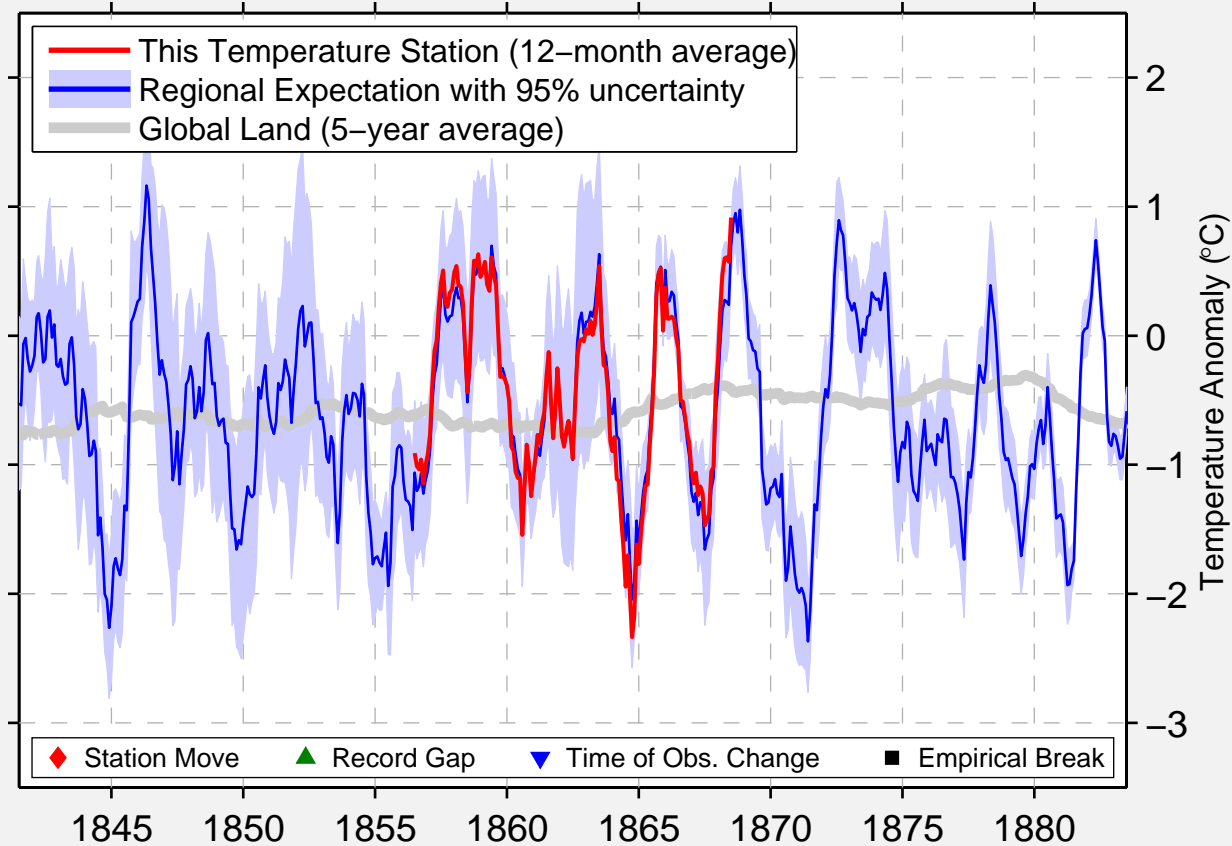

# PUTBUS E.GERMANY

54.700 N, 13.400 E (Germany)

Data Quality Controlled and Aligned at Breakpoints

Berkeley Earth