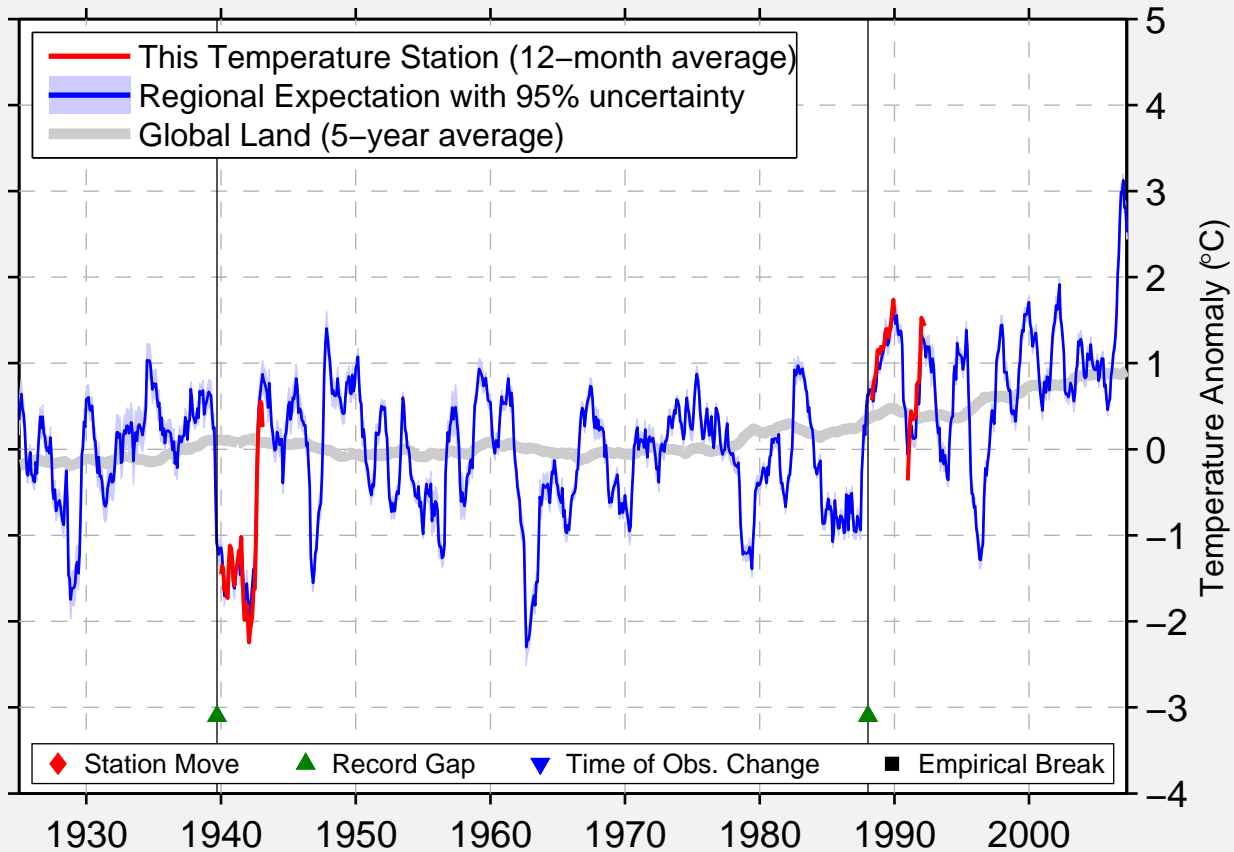

FORSCHUNGS PLATFORM

54.700 N, 7.167 E (Germany)

Data Quality Controlled and Aligned at Breakpoints

Berkeley Earth