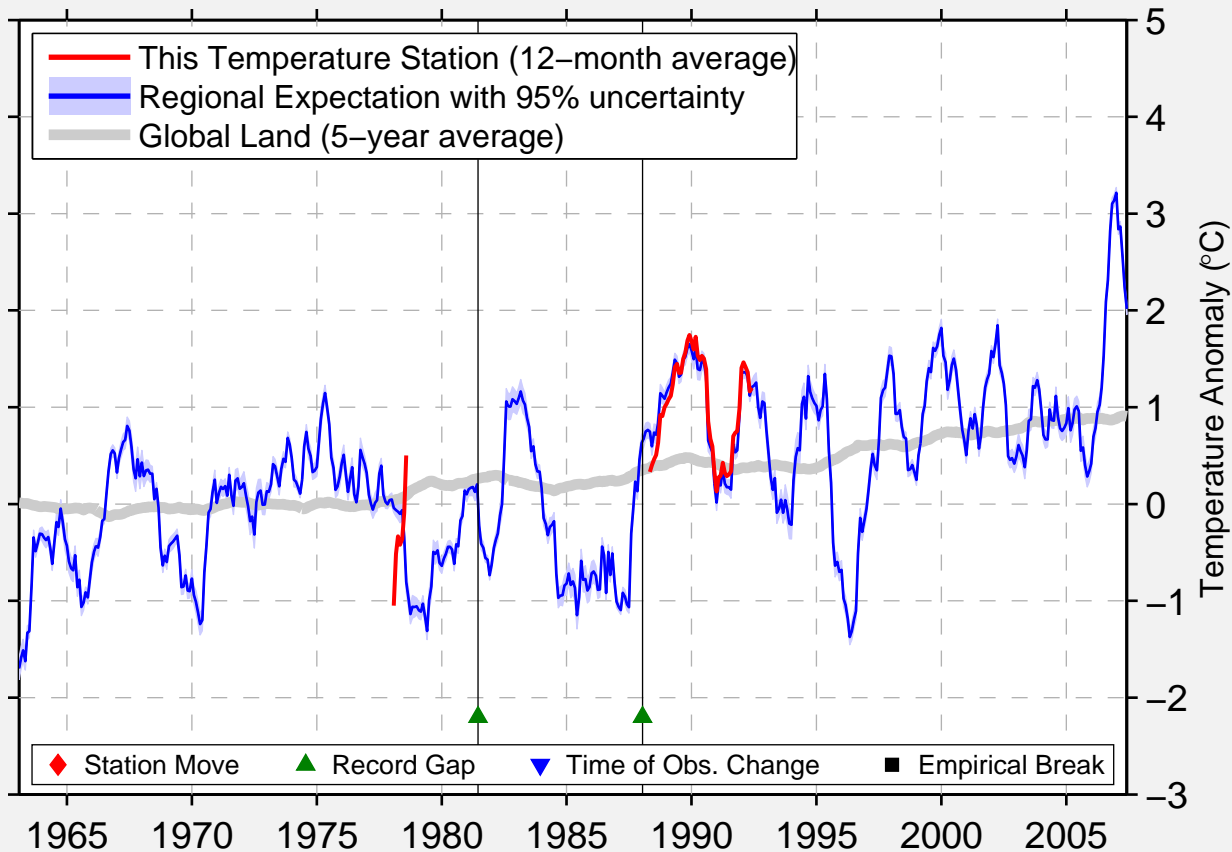

# OLPENITZ (AUT)

54.667 N, 10.033 E (Germany)

Data Quality Controlled and Aligned at Breakpoints

Berkeley Earth