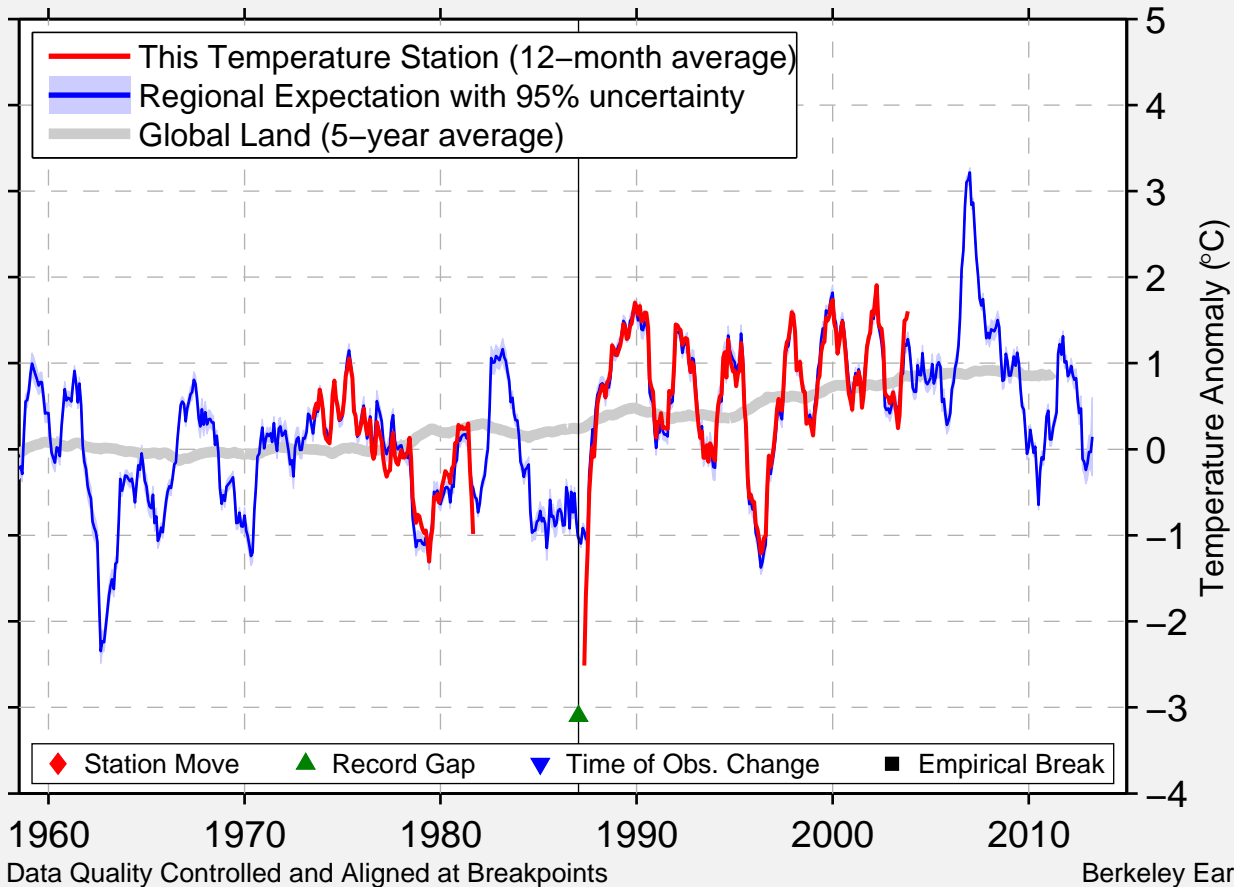

EGGEBEK

54.633 N, 9.350 E (Germany)

Data Quality Controlled and Aligned at Breakpoints

Berkeley Earth