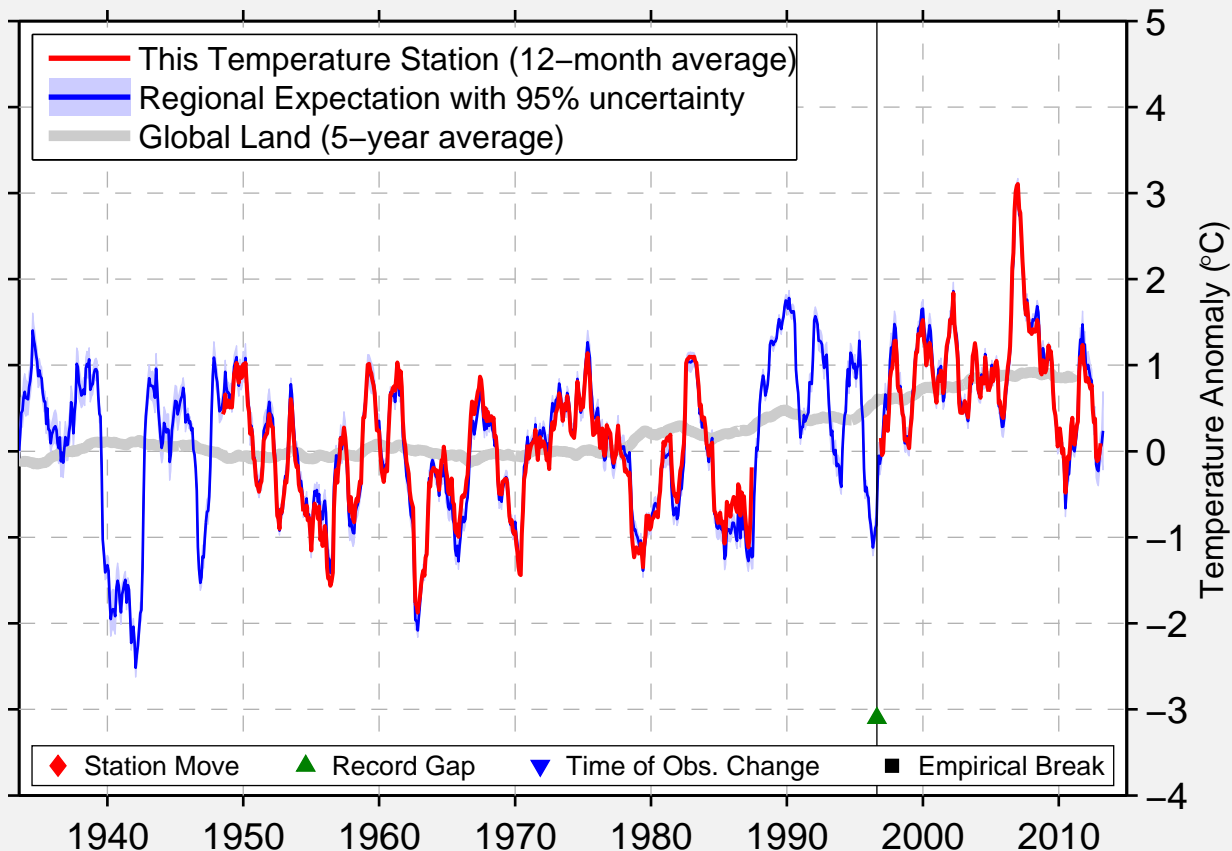

# WESTERMARKELSDORF/FEHMARN

54.529 N, 11.062 E (Germany)

Data Quality Controlled and Aligned at Breakpoints

Berkeley Earth