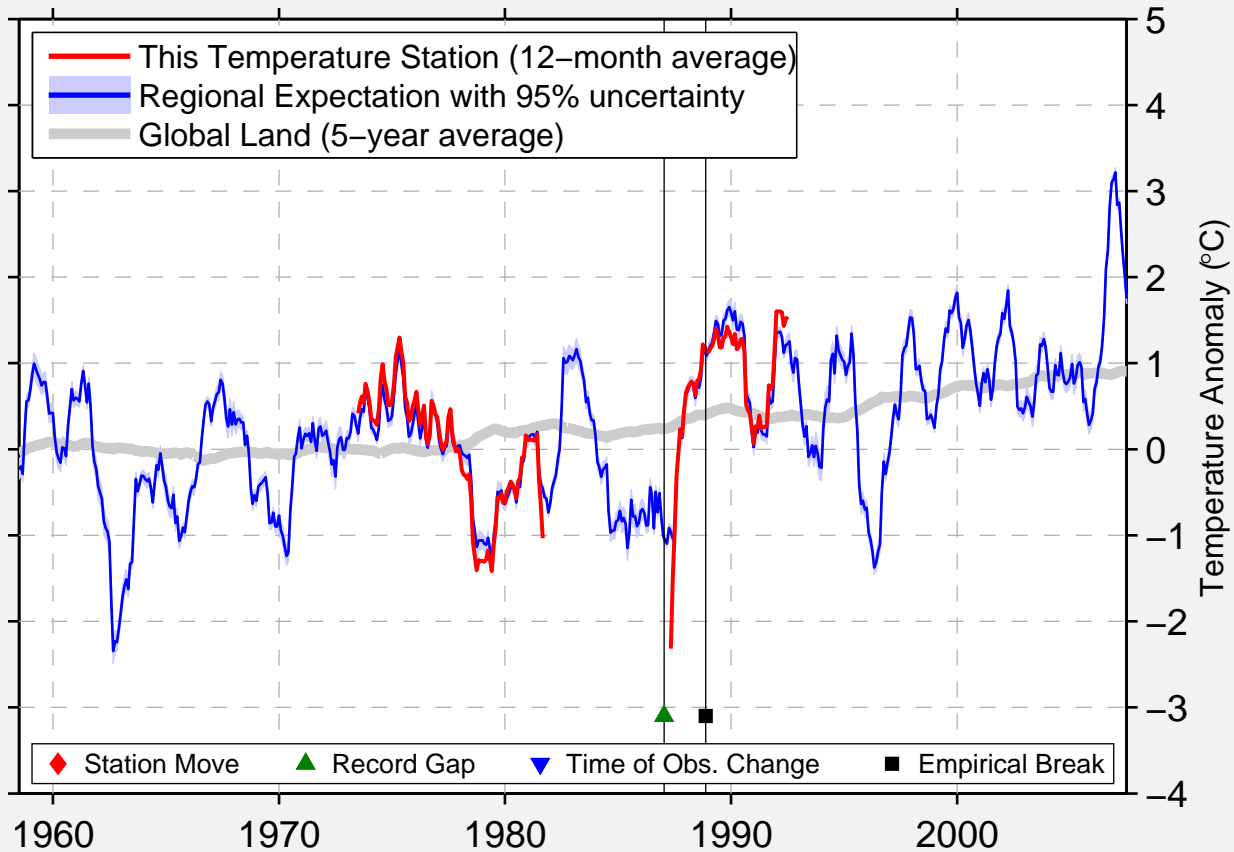

# HUSUM (GER-AFB)

54.517 N, 9.150 E (Germany)

Data Quality Controlled and Aligned at Breakpoints

Berkeley Earth