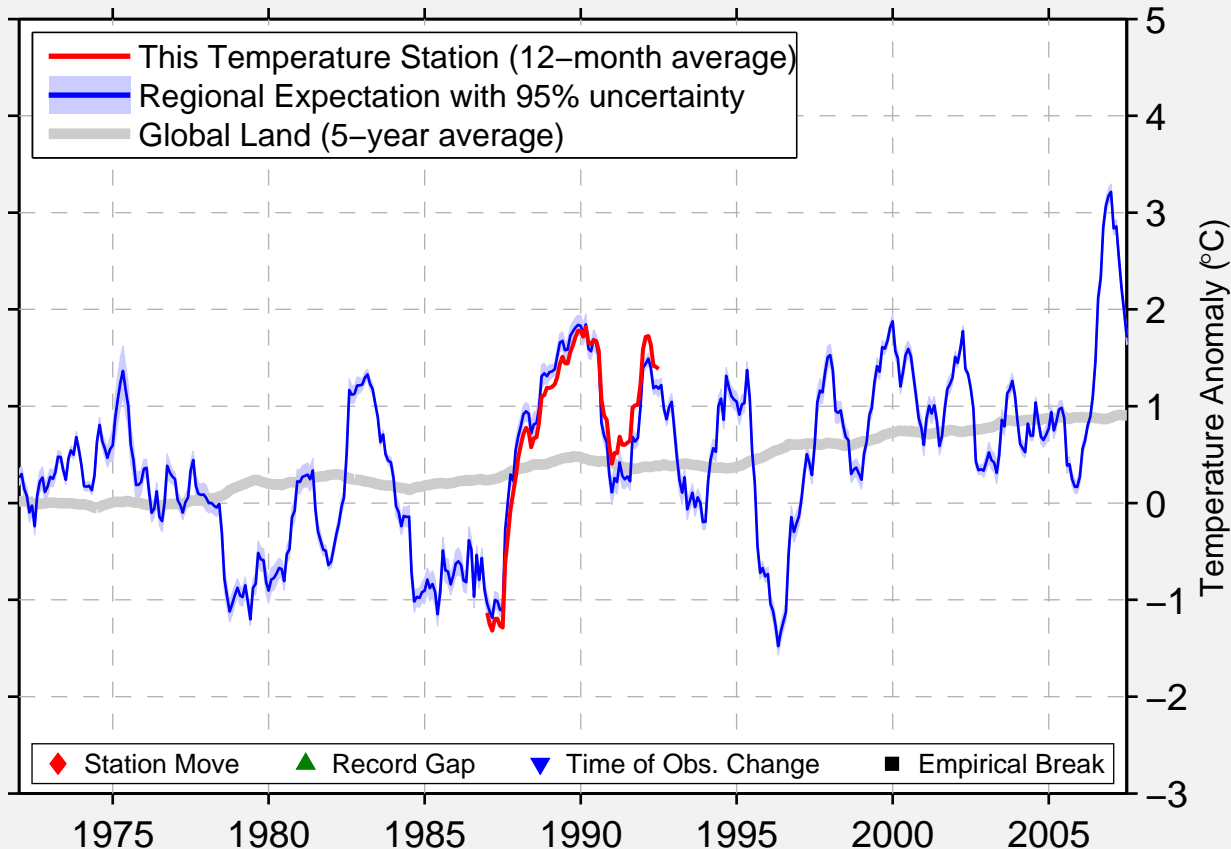

# PUTTGARDEN (AUT)

54.500 N, 11.217 E (Germany)

Data Quality Controlled and Aligned at Breakpoints

Berkeley Earth