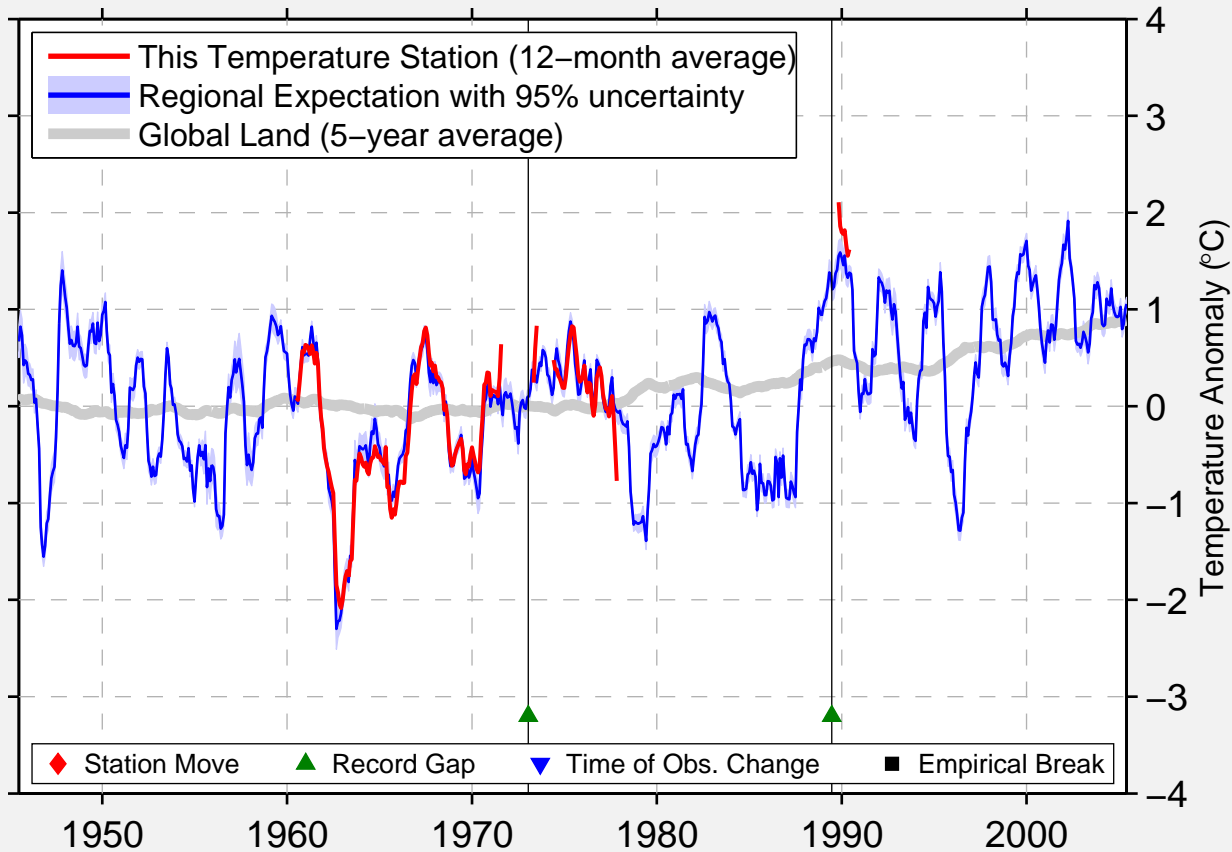

# UFS TW/EMS (AUT)

54.167 N, 6.350 E (Germany)

Data Quality Controlled and Aligned at Breakpoints

Berkeley Earth