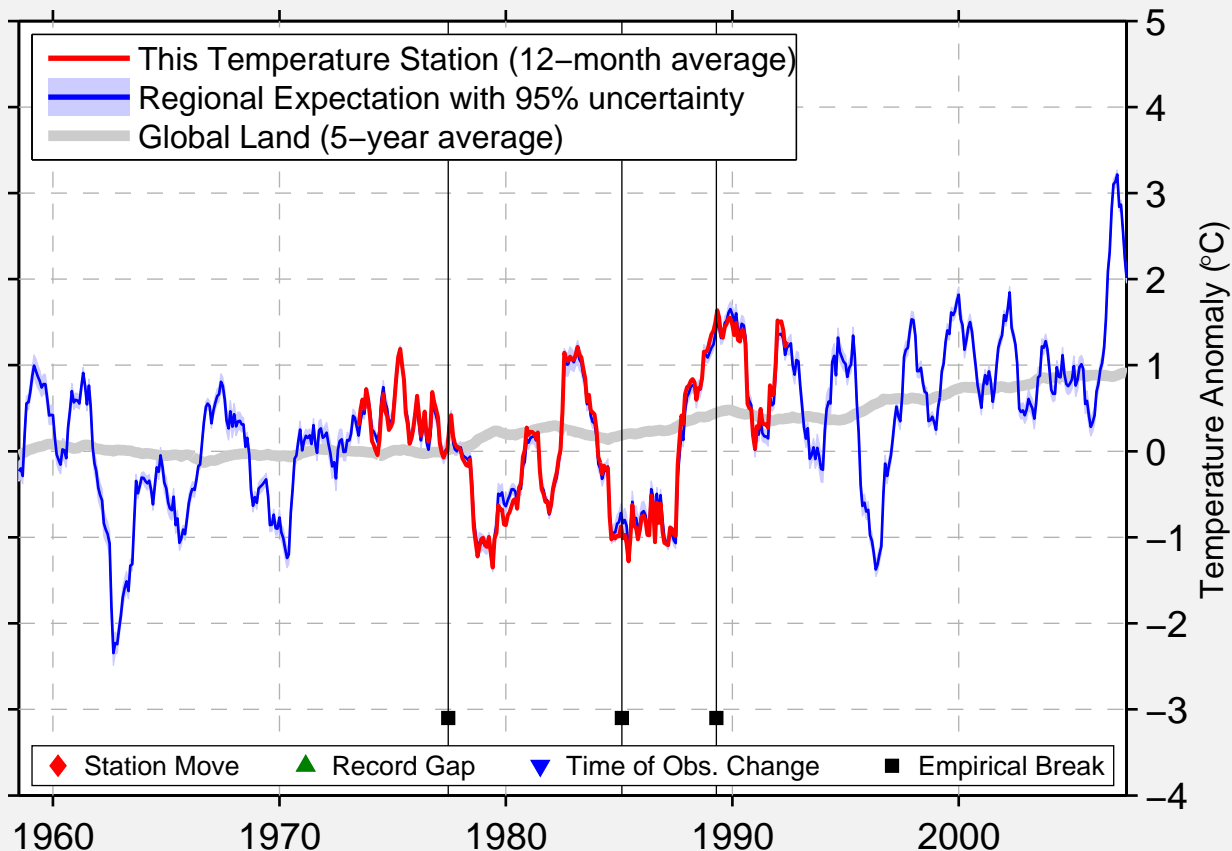

# LUEBECK/BLANKENSEE

53.817 N, 10.700 E (Germany)

Data Quality Controlled and Aligned at Breakpoints

Berkeley Earth