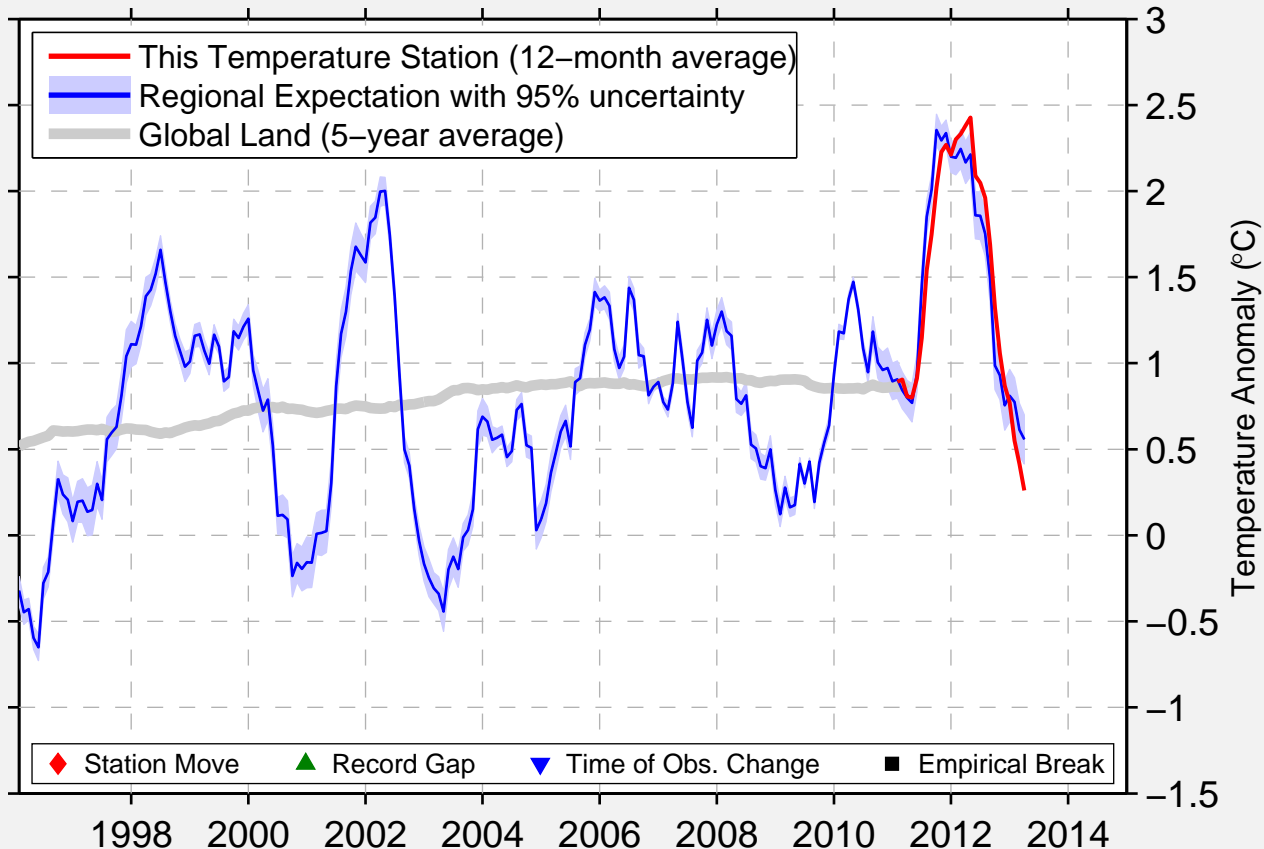

ATLANTIC CITY

39.350 N, 74.433 W (United States)

Data Quality Controlled and Aligned at Breakpoints

Berkeley Earth