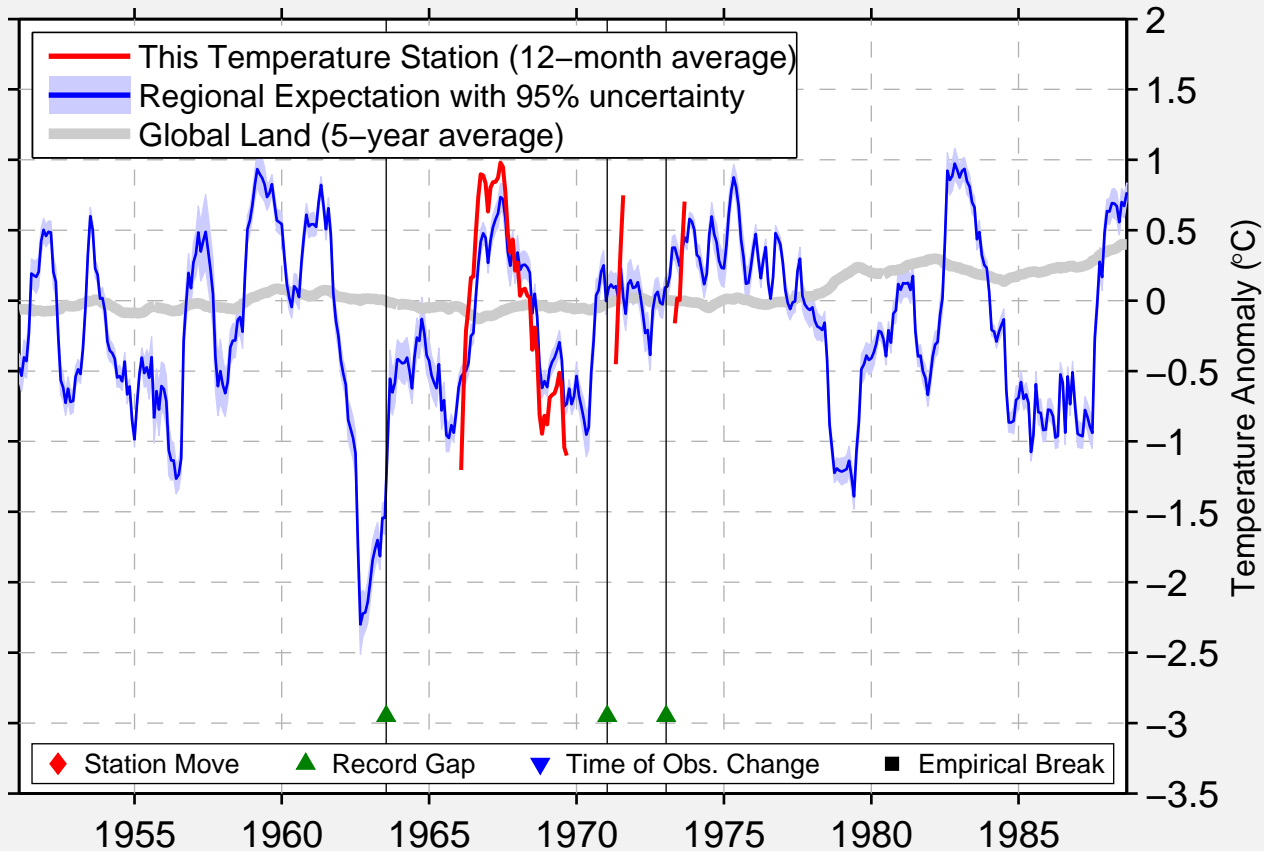

# EMDEN/WOLTHUSEN

53.367 N, 7.217 E (Germany)

Data Quality Controlled and Aligned at Breakpoints

Berkeley Earth