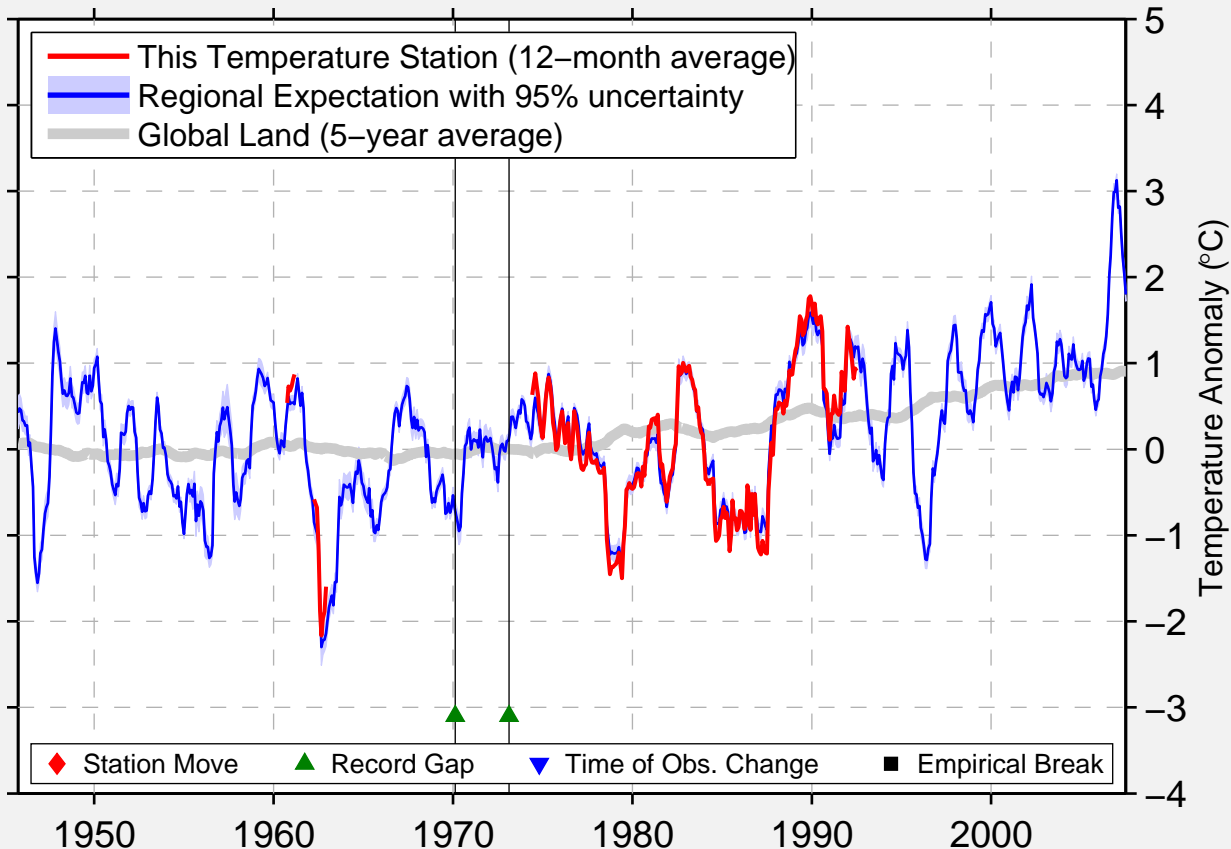

EMDEN/HAFEN

53.333 N, 7.200 E (Germany)

Data Quality Controlled and Aligned at Breakpoints

Berkeley Earth