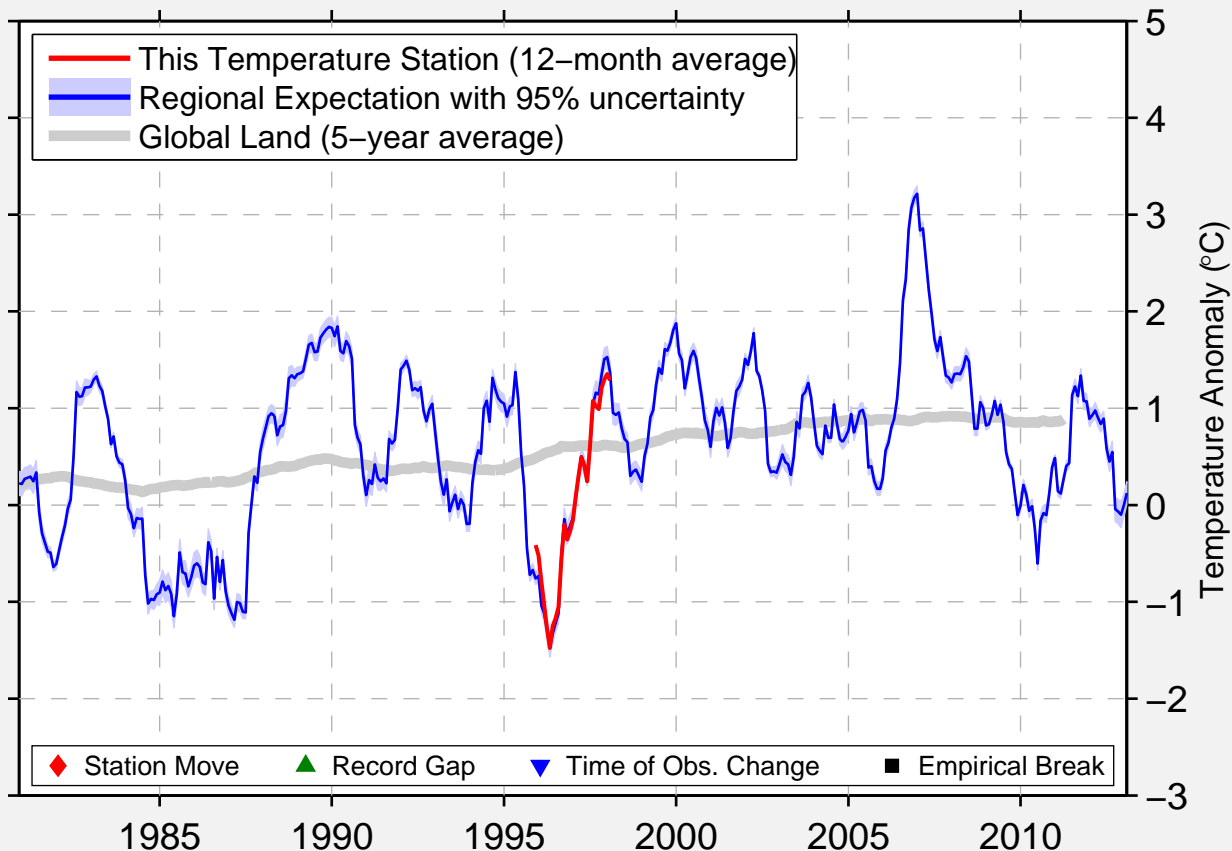

WITTSTOCK

53.200 N, 12.517 E (Germany)

Data Quality Controlled and Aligned at Breakpoints

Berkeley Earth