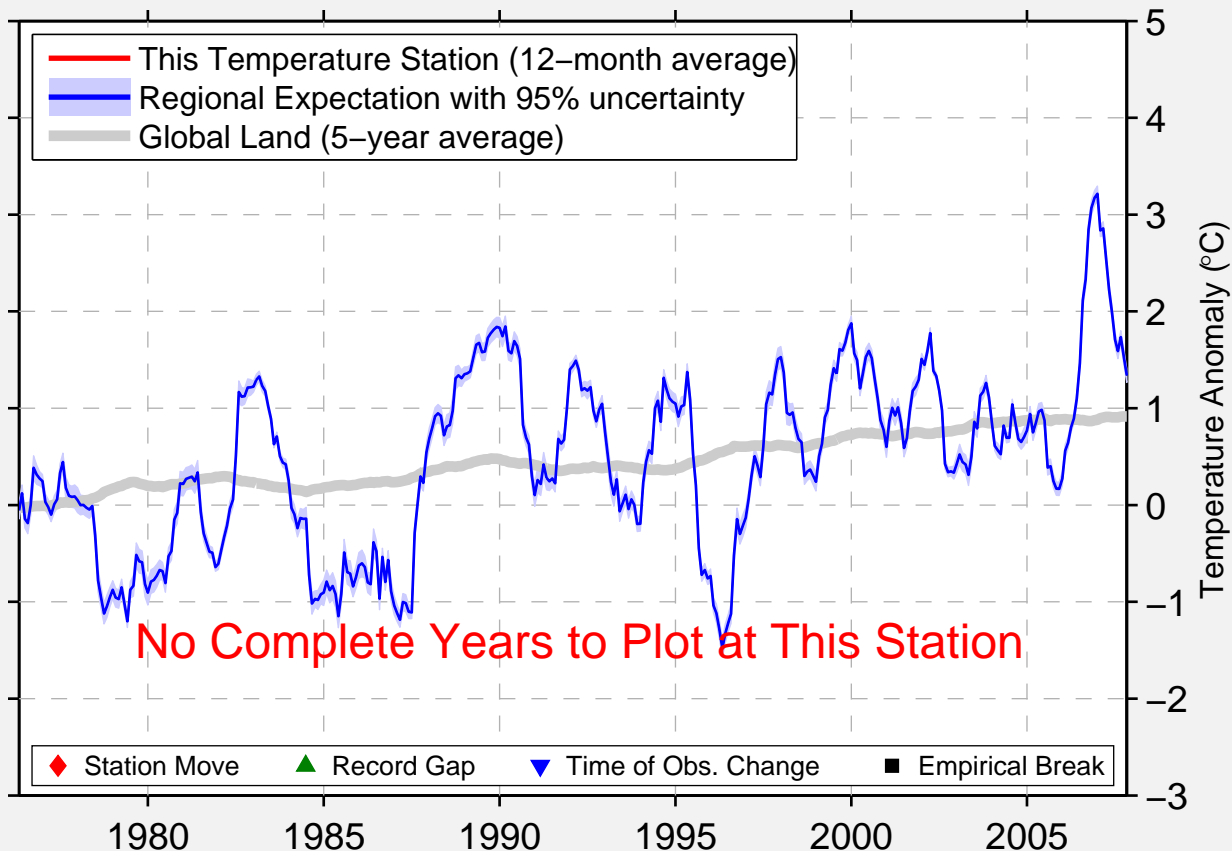

# NEUGLOBSOW

53.150 N, 13.033 E (Germany)

No Complete Years to Plot at This Station

◆ Station Move    ▲ Record Gap    ▼ Time of Obs. Change    ■ Empirical Break