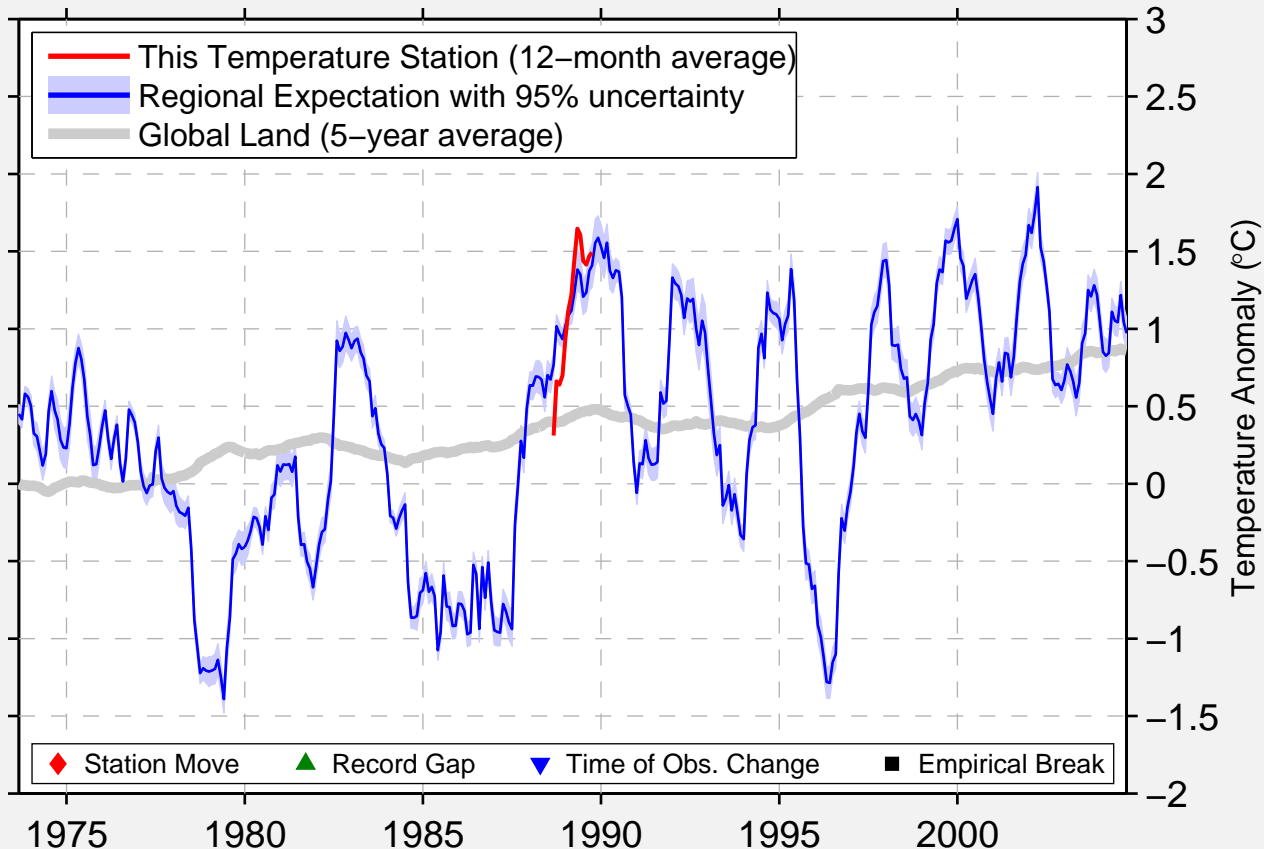

# PAPENBURG (AUT)

53.083 N, 7.383 E (Germany)

Data Quality Controlled and Aligned at Breakpoints

Berkeley Earth