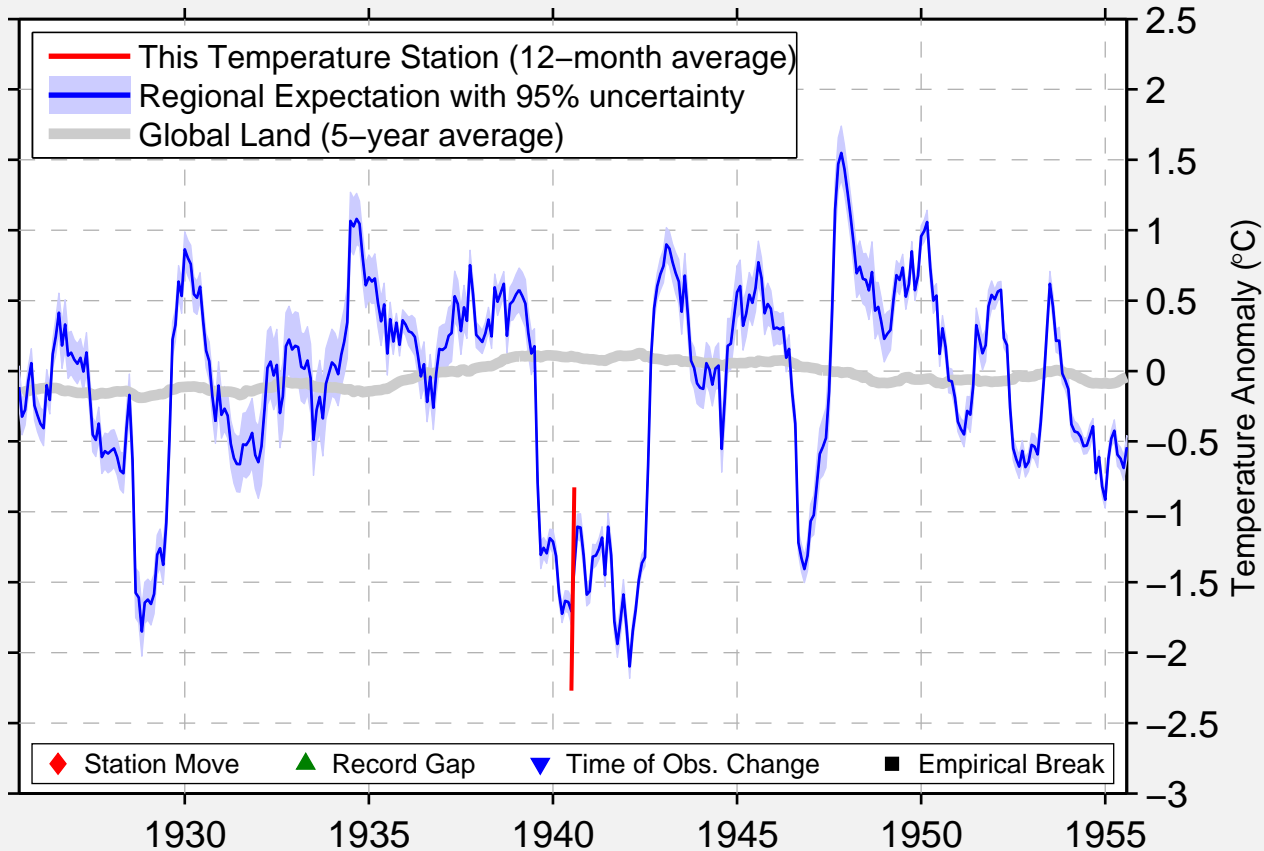

# NORDHORN RANGE

52.450 N, 7.167 E (Germany)

Data Quality Controlled and Aligned at Breakpoints

Berkeley Earth