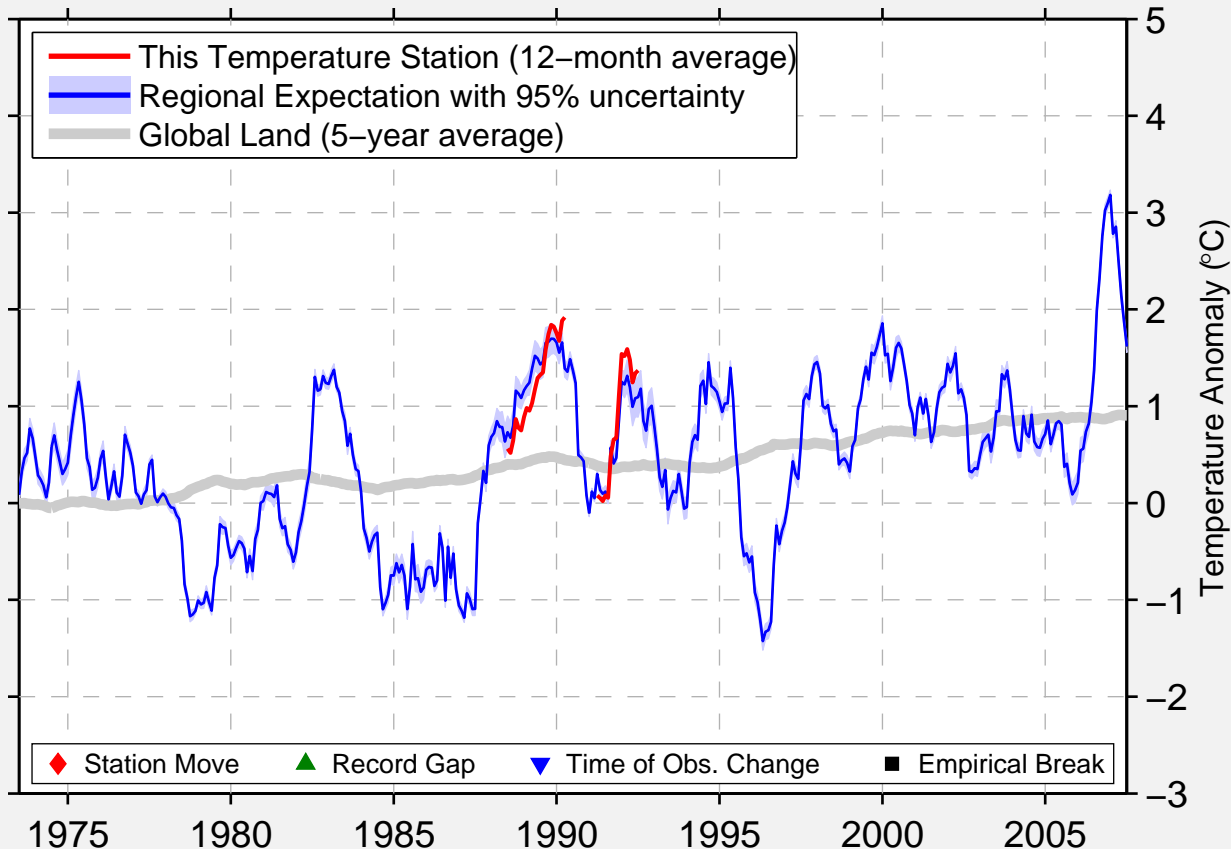

KOETERBERG (AUT)

51.850 N, 9.317 E (Germany)

Data Quality Controlled and Aligned at Breakpoints

Berkeley Earth