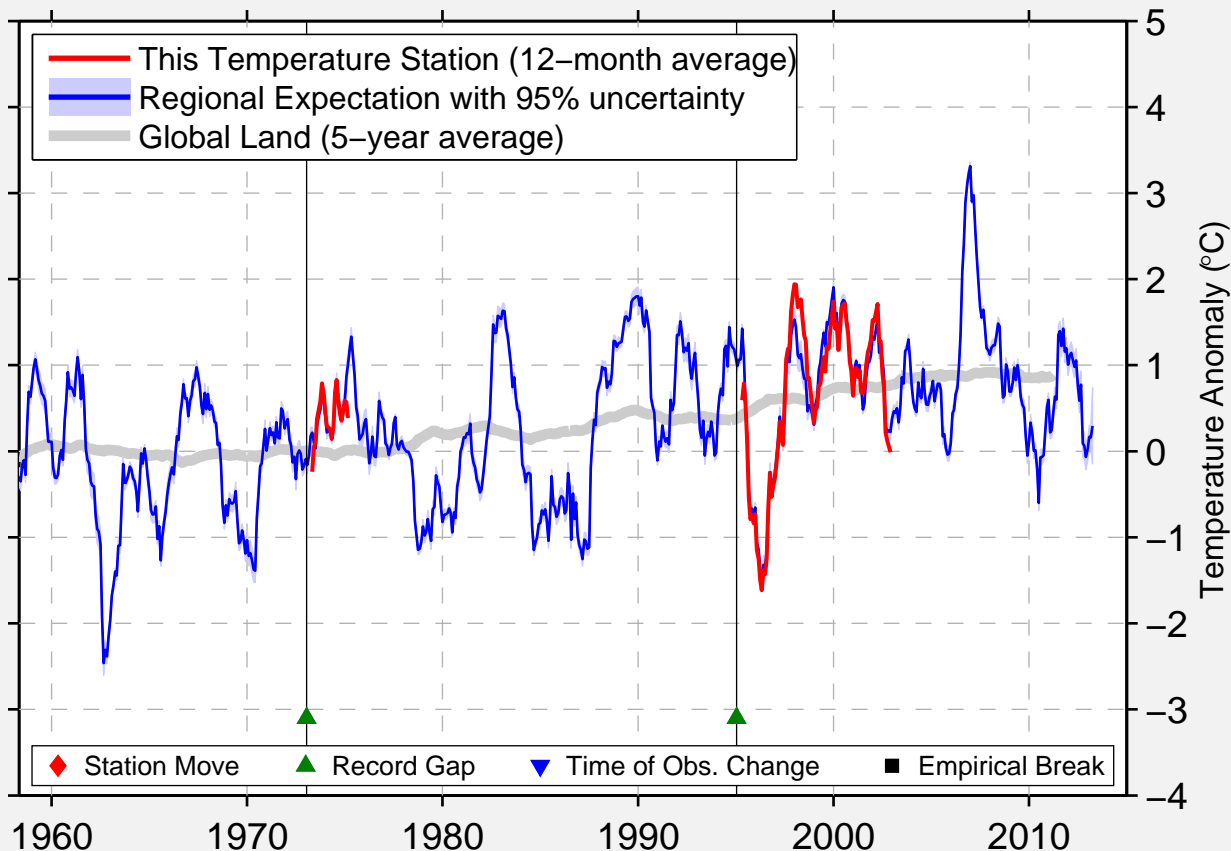

COTTBUS (FLUGPLATZ)

51.767 N, 14.300 E (Germany)

Data Quality Controlled and Aligned at Breakpoints

Berkeley Earth