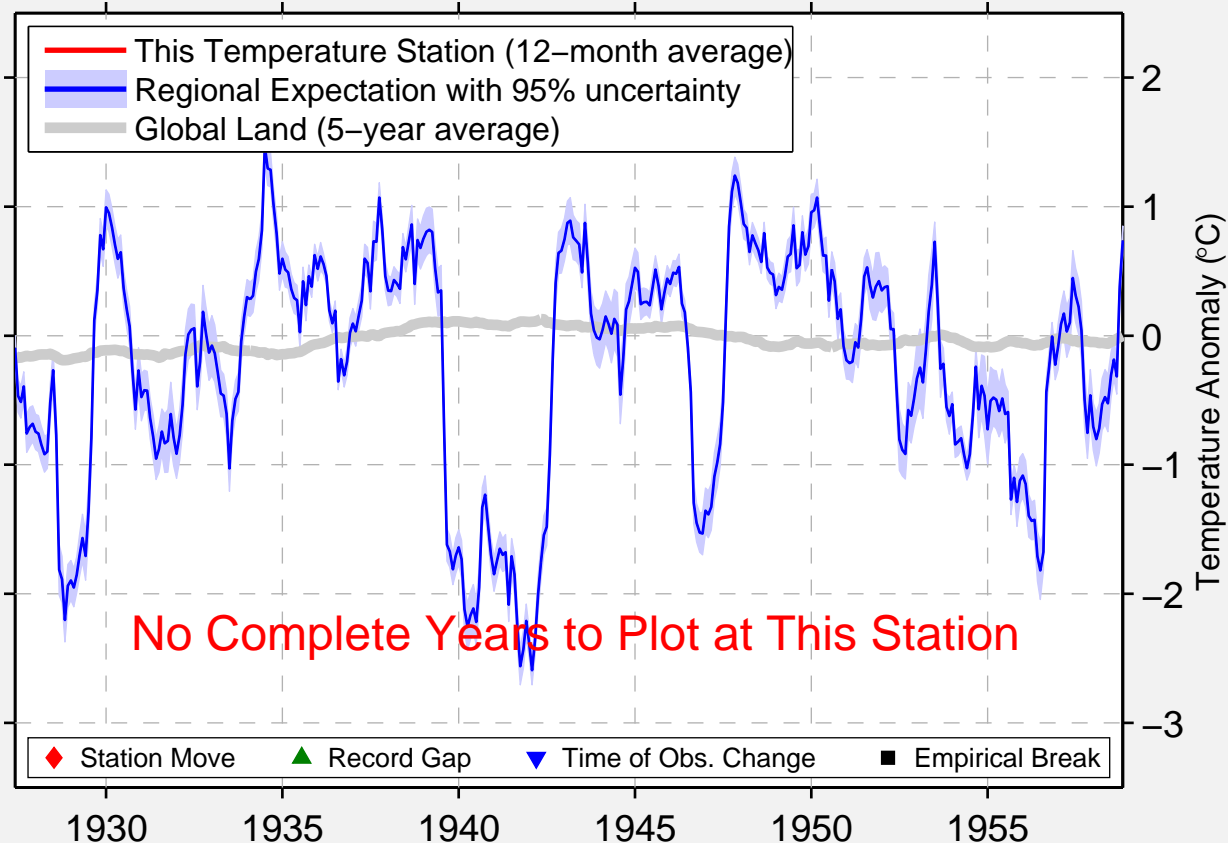

PRESCHEN

51.667 N, 14.633 E (Germany)

No Complete Years to Plot at This Station

◆ Station Move ▲ Record Gap ▼ Time of Obs. Change ■ Empirical Break

1930

1935

1940

1945