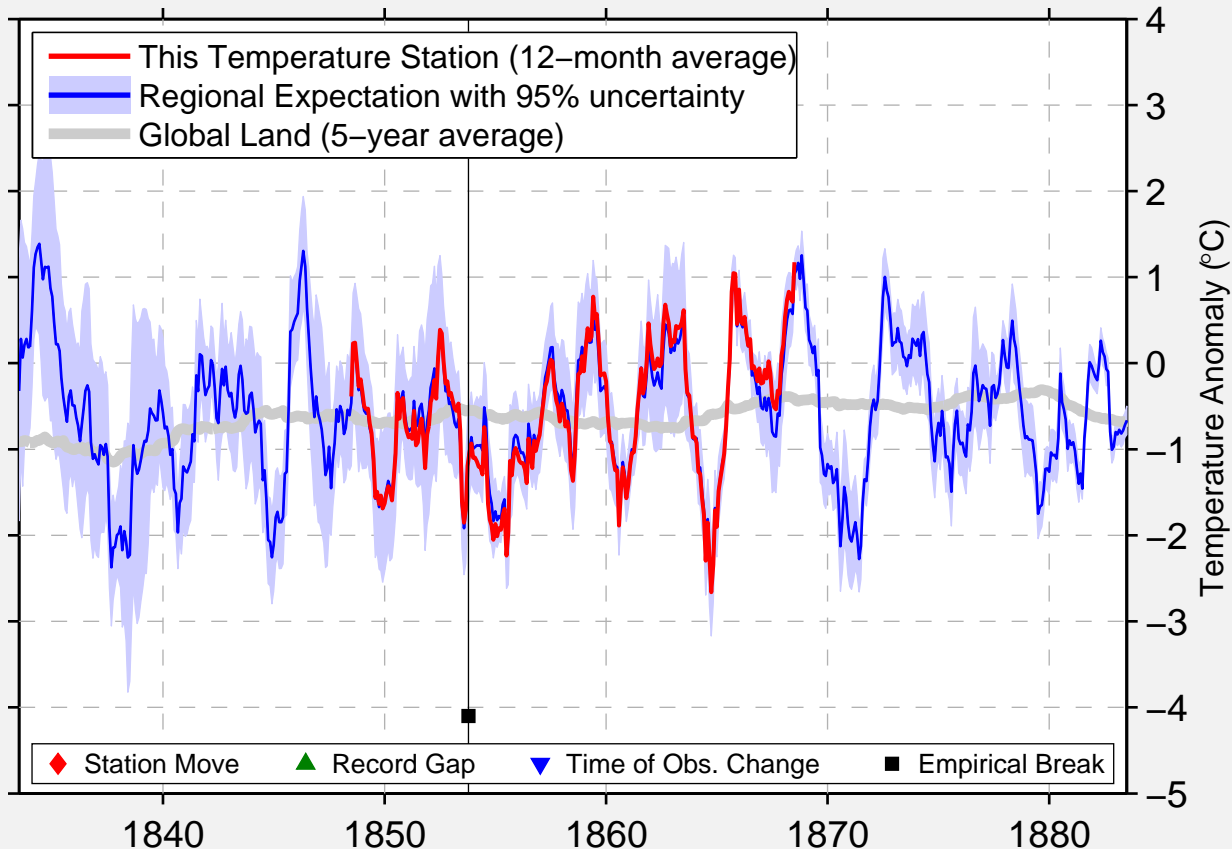

TORGAU E.GERMANY

51.600 N, 13.000 E (Germany)

Data Quality Controlled and Aligned at Breakpoints

Berkeley Earth