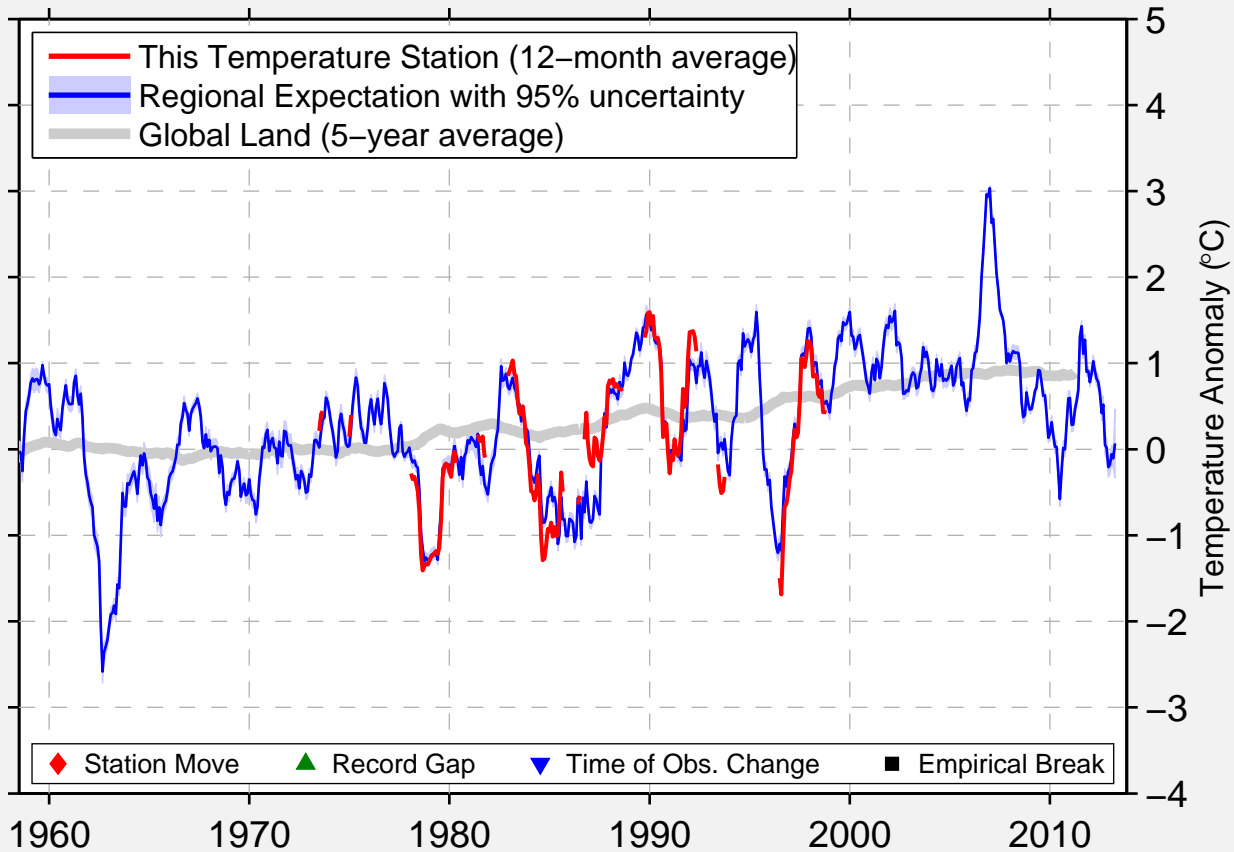

LAARBRUCH (RAF)

51.600 N, 6.150 E (Germany)

Data Quality Controlled and Aligned at Breakpoints

Berkeley Earth