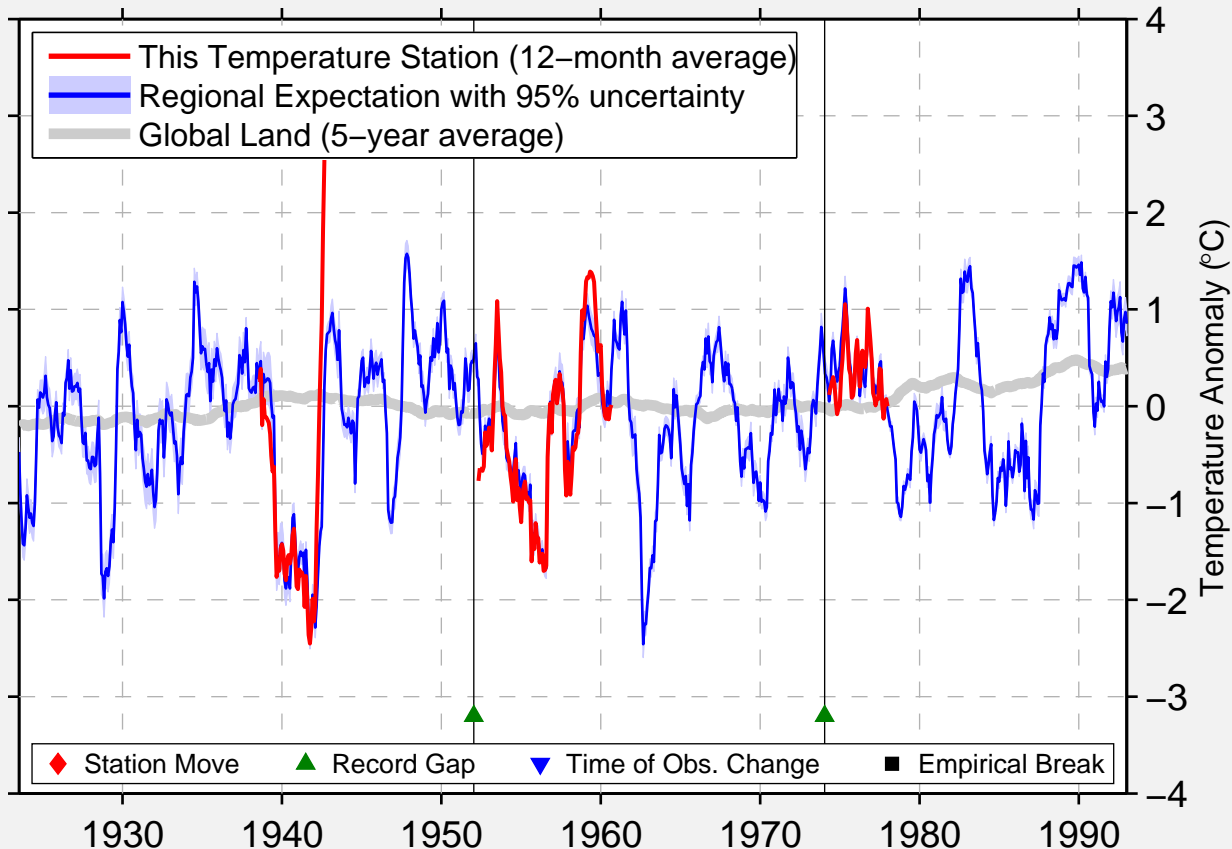

GROSSER INSELSBERG

50.850 N, 10.467 E (Germany)

Data Quality Controlled and Aligned at Breakpoints

Berkeley Earth