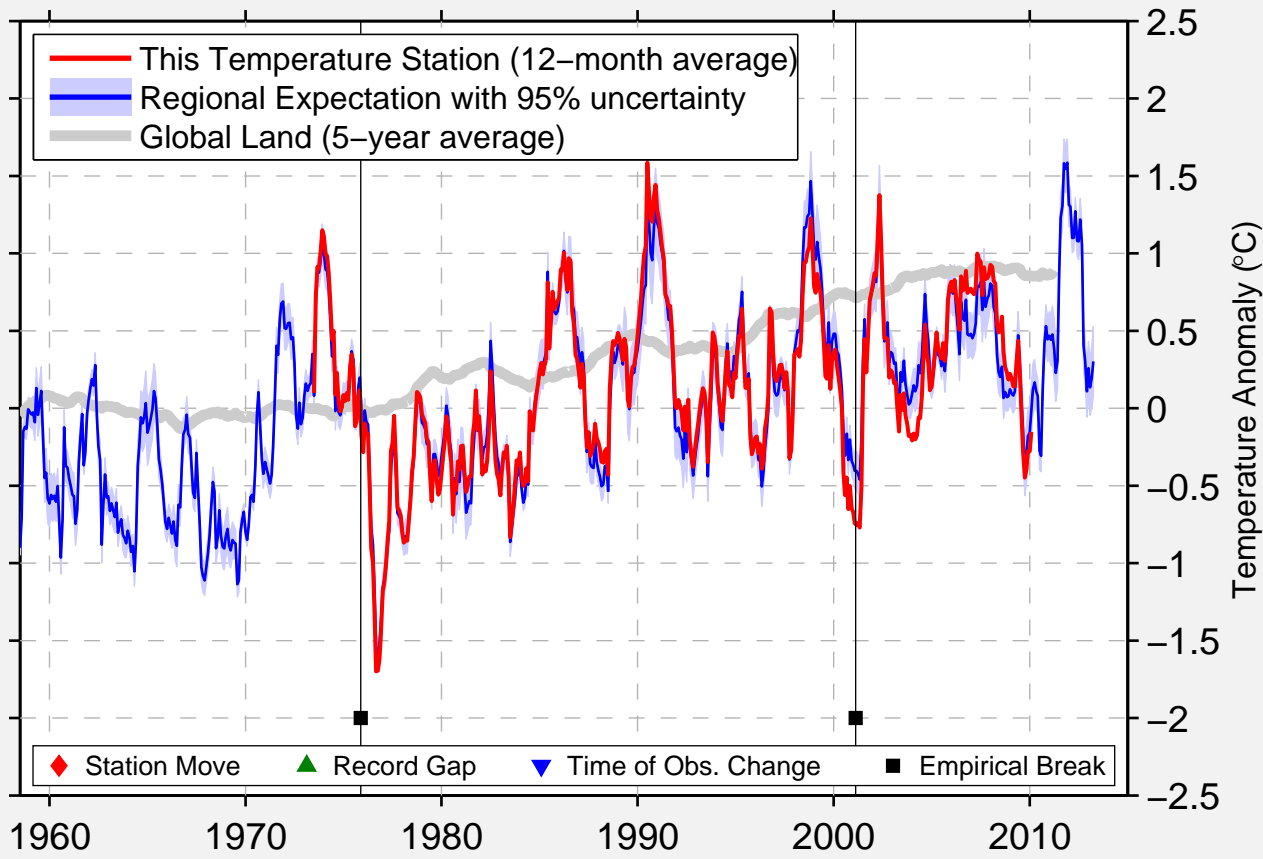

ALMA/BACON CO.

31.536 N, 82.507 W (United States)

Data Quality Controlled and Aligned at Breakpoints

Berkeley Earth